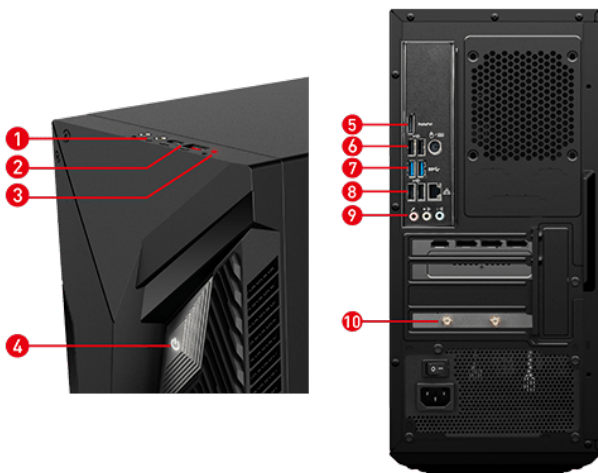

PATH TO THE FUTURE

Discover the MSI MAG Infinite S3 14th gaming desktop, engineered for ultimate esports dominance. Powered by the latest Intel® Core™ 14th Gen processors and NVIDIA® GeForce RTX™ Series graphics, it delivers blazing-fast performance with AI-enhanced ray tracing and DLSS for stunning 1440p/4K gaming. Featuring Frozr AI Cooling and Silent Storm Cooling 2 for optimal thermals, Mystic Light RGB customization, easy upgradability, and Wi-Fi 6 connectivity. Dominate every battlefield with this compact, military-inspired powerhouse.

Picture and logos

SELLING POINTS

- Windows 11 Home/Windows 11 Pro
- Up to Intel® Core™ i7 processor 14700F
- Up to MSI GeForce RTX™ 5070 graphics card (AI accelerator)
- AI Gaming Desktop - AI-driven enhancements in cooling, gaming, and game streaming
- MSI AI Engine adjusts various system settings automatically to best fit your needs
- Frozr AI Cooling - Optimizes airflow by adjusting fan speeds with AI algorithms
- Silent Storm Cooling 2 - Optimizes airflow by separating chamber
- Supports DDR5 memory with heatsink.
- M.2 SSD - Up to 3300MB/s transmission speed, load your games in seconds
- Easy to upgrade - designed to upgrade your components with an ease.
- Mystic Light RGB LED design to customize your Gaming PC
- See-through side panel, choose your personal style
- USB Type C with reversible design
- NVIDIA Studio - validated for creators; preinstalled with Studio Drivers and exclusive tools

1. 1x Headphones / 1x Microphone
2. 1x USB 3.2 Gen1 Type C / 1x USB 3.2 Gen1 Type A
3. HDD LED
4. Power button
5. 1x DisplayPort out
6. 1x PS/2 Combo port / 2x USB 2.0 Type A
7. 2x USB 3.2 Gen1 Type A
8. 1x RJ45 (1G LAN) / 2x USB 2.0 Type A
9. 3x Audio jacks
10. 2x Wi-Fi Antenna