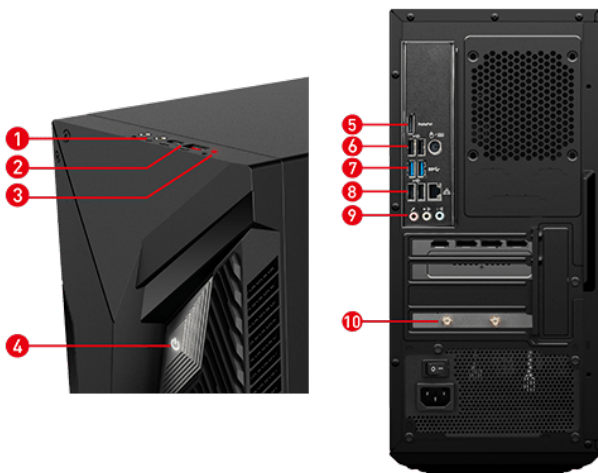

## PATH TO THE FUTURE

Discover the MSI MAG Infinite S3 14th gaming desktop, engineered for ultimate esports dominance. Powered by the latest Intel® Core™ 14th Gen processors and NVIDIA® GeForce RTX™ Series graphics, it delivers blazing-fast performance with AI-enhanced ray tracing and DLSS for stunning 1440p/4K gaming. Featuring Frozr AI Cooling and Silent Storm Cooling 2 for optimal thermals, Mystic Light RGB customization, easy upgradability, and Wi-Fi 6 connectivity. Dominate every battlefield with this compact, military-inspired powerhouse.

## SELLING POINTS

- Windows 11 Home/Windows 11 Pro
- Up to Intel® Core™ i7 processor 14700F
- Up to MSI GeForce RTX™ 5070 graphics card (AI accelerator)
- AI Gaming Desktop - AI-driven enhancements in cooling, gaming, and game streaming
- MSI AI Engine adjusts various system settings automatically to best fit your needs
- Frozr AI Cooling - Optimizes airflow by adjusting fan speeds with AI algorithms
- Silent Storm Cooling 2 - Optimizes airflow by separating chamber
- Supports DDR5 memory with heatsink.
- M.2 SSD - Up to 3300MB/s transmission speed, load your games in seconds
- Easy to upgrade - designed to upgrade your components with an ease.
- Mystic Light RGB LED design to customize your Gaming PC
- See-through side panel, choose your personal style
- USB Type C with reversible design
- NVIDIA Studio - validated for creators; preinstalled with Studio Drivers and exclusive tools