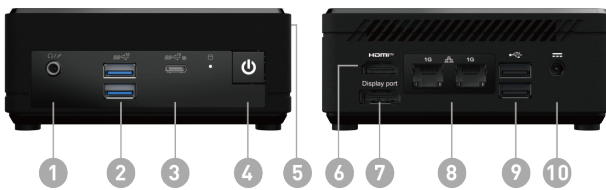

1. 1x Mic-in/ Headphone-out combo
2. 2x USB 3.2 Gen 2 Type A
3. 1x USB 3.2 Gen 2 Type C (DP Alternate)
4. 1x Power Button
5. 1x Kensington Lock
6. 1x HDMI™ (2.1)
7. 1x DP-out (1.4)
8. 2x RJ45 (LAN)
9. 2x USB 2.0 Type A
10. DC Jack

## Cubi N ADL

CUBI N ADL-289TH

I/O Ports (Front)	Mic-in/Headphone-out combo	1
	USB 3.2 Gen 2 (10G) Type C	1x USB 3.2 Gen 2 Type C (DisplayPort Alternate)
	USB 3.2 Gen 2 (10G) Type A	2
	USB 4 (40G) Type C	N/A
	Copilot Button	N/A
I/O Ports (Rear)	USB 2.0 Type A (R)	2
	RJ45	2
	HDMI out	1x (v2.1)
	DP out	1x (v1.4)
	Lock type	Kensington Lock
	USB 4 (40G) Type C (R)	N/A
	Configurable port	N/A
I/O Ports (Side)	Mic-in/Headphone-out combo	1
	USB 3.2 Gen 2 (10G) Type C	1x USB 3.2 Gen 2 Type C (DisplayPort Alternate)
	USB 3.2 Gen 2 (10G) Type A	2
Power	Power	65W
	Power Certification	N/A
	Formfactor	N/A
	Type	ADAPTOR
VESA	VESA size	100 x 100 mm
Warranty	Warranty	12months
Dimension & Weight	Product Dimension (WxDxH) (mm)	124 x 124 x 53.7
	Product Dimension (WxDxH) (inch)	4.88 x 4.88 x 2.11
	Inside Carton Dimension (WxDxH) (mm)	205 x 220 x 94
	Inside Carton Dimension (WxDxH) (inch)	8.07 x 8.66 x 3.7
	Outer Carton Dimension Standard (WxDxH) (mm)	221 x 506 x 469
	Outer Carton Dimension Standard (WxDxH) (inch)	8.7 x 19.92 x 18.46
	Weight (Net kg)	0.54
	Net Weight (lbs)	1.19
	Weight (Gross kg)	1.39
	Gross Weight (lbs)	3.06
	Liter	0.7L
Pint	0.7L	
Regulatory Compliance	Regulatory Compliance	BSMI, CB/CE, CEC, ERP lot 3, Energy Star, FCC(Class B), RCM(C-Tick), RH, UL(CUL), VCCI
	Operating, Storage Temperature	0° C ~ 35° C ; -20° C ~ 60° C
	Operating, Storage Humidity	0% ~ 85%;0% ~ 90%
In The Box	AC Adaptor	1
	Power Cord	1
	Warranty Card	N/A
	Quick Guide	1
	User Manual	N/A
	VESA Mount kit	1
	Keyboard	SG7613033A
	Keyboard Interface	USB
	Mouse	SM9023M
	Mouse Interface	USB
Power Switch	N/A	
Barcode Info	EAN	4711377427128
Security	TPM module	dTPM
	Chassis Lock	Kensington Lock