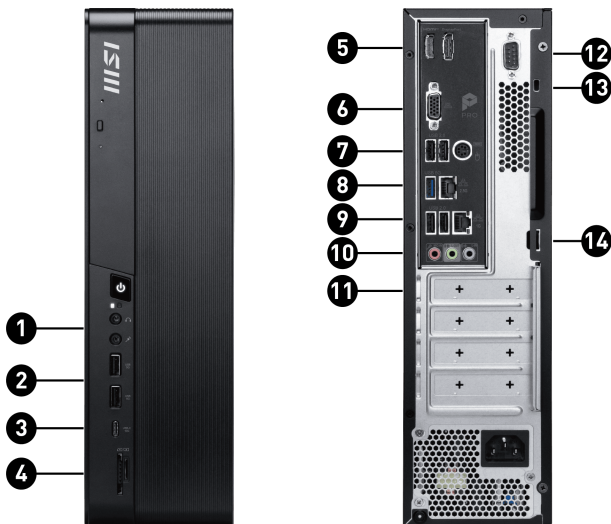

## SELLING POINTS

- Windows 11 HomeMSI recommends Windows 11 Pro for business
- Up to Intel® Core™ i7 Processor 14700
- Available with NVIDIA GeForce RTX™ Graphics card
- Microsoft Copilot enhances your productivity instantly
- Dual channel DDR5 U-DIMMs memory
- Wi-Fi 7 support for efficient AI workload management
- Dual LAN Design (2.5G & 1G LAN)
- Built-in card reader for optimal compatibility and convenience
- Chassis Intrusion detection to help prevent unauthorized access
- Military-grade tested for lasting durability and performance
- Made with PCR-recycled plastics; FSC™ -certified carton; Waste reduction with recycled molded pulp (100% recyclable); Manufactured with 99% Renewable Energy at the factory

1. 1 x Headphone out ; 1 x Mic in
2. 2x USB 5Gbps Type-A
3. 1x USB 10Gbps Type-C
4. 1x Card Reader (Support SD & Micro SD Card)
5. 1x HDMI out ; 1x DisplayPort (1.4)
6. 1x VGA out
7. 2x USB 2.0 Type-A ; 1x PS/2
8. 1x USB 5Gbps Type-A ; 1x RJ45 LAN (2.5G)
9. 2x USB 2.0 Type-A ; 1x RJ45 LAN (1G)
10. 3x Audio Jack
11. 1x Graphics Card (\*Graphics card varies by model.)
12. 1x COM port
13. 1x Kensington Lock
14. 1x Padlock