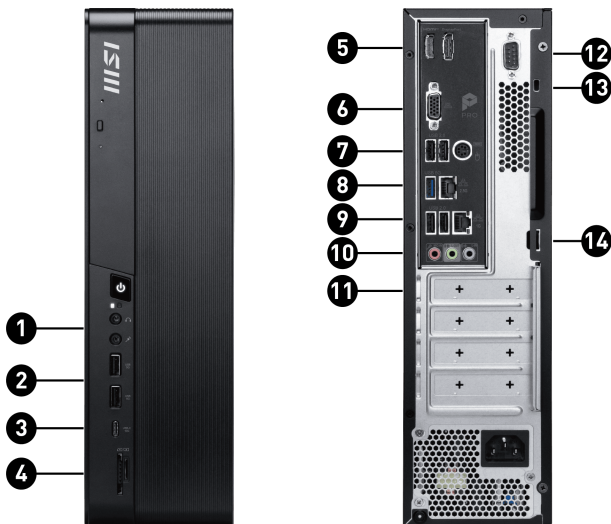

PATH TO THE FUTURE

Picture and logos

SELLING POINTS

- Windows 11 HomeMSI recommends Windows 11 Pro for business
- Up to Intel® Core™ i7 Processor 14700
- Available with NVIDIA GeForce RTX™ Graphics card
- Microsoft Copilot enhances your productivity instantly
- Dual channel DDR5 U-DIMMs memory
- Wi-Fi 7 support for efficient AI workload management
- Dual LAN Design (2.5G & 1G LAN)
- Built-in card reader for optimal compatibility and convenience
- Chassis Intrusion detection to help prevent unauthorized access
- Military-grade tested for lasting durability and performance
- Made with PCR-recycled plastics; FSC™ -certified carton; Waste reduction with recycled molded pulp (100% recyclable); Manufactured with 99% Renewable Energy at the factory

1. 1 x Headphone out ; 1 x Mic in
2. 2x USB 5Gbps Type-A
3. 1x USB 10Gbps Type-C
4. 1x Card Reader (Support SD & Micro SD Card)
5. 1x HDMI out ; 1x DisplayPort (1.4)
6. 1x VGA out
7. 2x USB 2.0 Type-A ; 1x PS/2
8. 1x USB 5Gbps Type-A ; 1x RJ45 LAN (2.5G)
9. 2x USB 2.0 Type-A ; 1x RJ45 LAN (1G)
10. 3x Audio Jack
11. 1x Graphics Card (*Graphics card varies by model.)
12. 1x COM port
13. 1x Kensington Lock
14. 1x Padlock