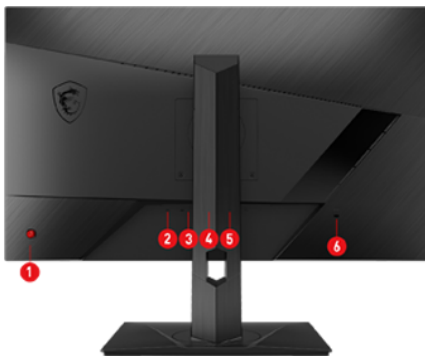

1. 5-way joystick navigator
2. DC jack
3. 1x Display Port (1.2a)
4. 2x HDMI™ (2.0b)
5. Earphone out
6. Kensington Lock

SPECIFICATION

I/O Ports (Front)	Card Reader	N/A
I/O Ports	HDMI	2
	HDMI version	2.0b
	HDMI HDCP version	2.3
	DisplayPort	1
	DisplayPort version	1.2a
	Headphone-out	1
Power	Power Type	External Adaptor 20V 2.25A
Design	Adjustment (Tilt)	-5° ~ 20°
	Adjustment (Swivel)	-45° ~ 45°
	Adjustment (Height)	0 ~ 130 mm
	Adjustment (Pivot)	-90° ~ 90°
	VESA Mounting	100x100mm
	Frameless Design	Yes
Dimension & Weight	Inside Carton Dimension (WxDxH) (inch)	N/A
	Weight (Net kg)	6.7
	Weight (Gross kg)	8.6
Product Dimension with Stand (WxDxH)	Product Dimension with Stand (WxDxH) (mm)	613.04 x 233.68 x 405.11
	Product Dimension with Stand (WxDxH) (inch)	24.14 x 9.2 x 15.95
Weight	Weight Without Stand (kg)	3.8
Outer Carton Dimension (WxDxH)	Outer Carton Dimension (WxDxH) (inch)	N/A
Warranty	Warranty	36M
In The Box	3.5mm Mic Cable	0
	Switch Case	0
	Portable Screen Protection Case	0
	Monitor Hood	0
	Speaker (Accessories)	0
	DisplayPort Cable	1
	HDMI Cable	0
	DVI Cable	0
	USB Type A to Type B Cable	0
	USB Type C to Type A Cable	0
	USB Type C to Type C Cable	0
	Thunderbolt Cable	0
	VGA Cable	0
	3.5mm audio Cable	0
	3.5mm combo audio Cable	0
	Mouse Bungee Unit	0
	VESA Screw	4
	Power Cord	1
	AC Adaptor	1
	Warranty Card	0
Quick Guide	1	
Barcode Info	EAN	4711377040280