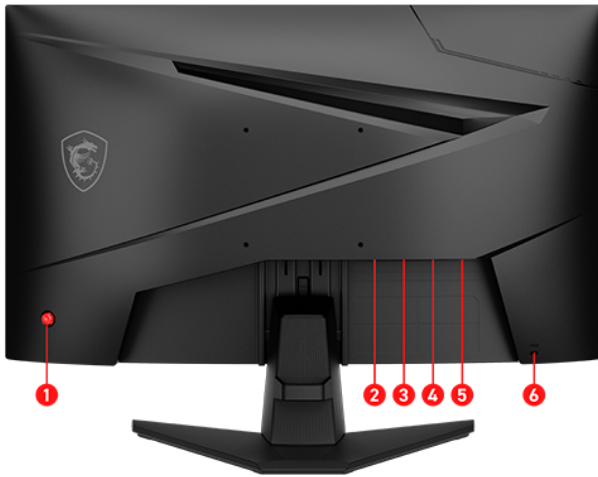

1. OSD Button / 5-Way Navigator
2. HDMI™ 2.0b (FHD@180Hz)
3. DisplayPort 1.2a
4. Headphone-out
5. DC-in
6. Kensington Lock