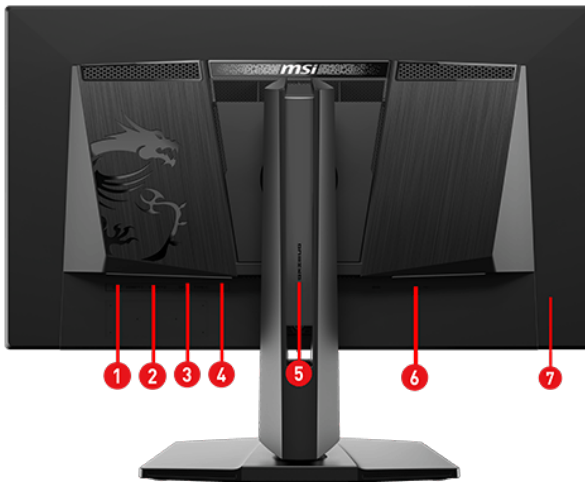

1. Headphone out
2. 2 x HDMI™ 2.1 (WQHD@240Hz)
3. DisplayPort 1.4a (HBR3)
4. Type-C (DP alt.) w/ 15W PD
5. 5-way Joystick Navigator
6. AC-in
7. Kensington lock