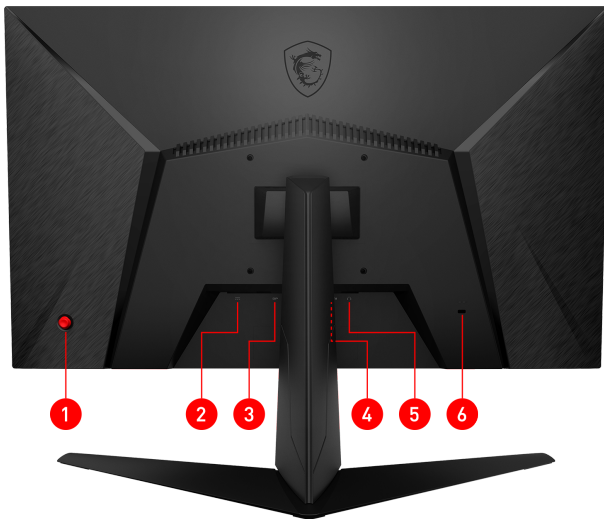

Picture and logos

SELLING POINTS

- IPS Panel - Optimize screen colors and brightness to enhance your viewing experience.
- FHD High Resolution - Game titles will even look better, displaying more details due to the FHD resolution.
- 75Hz Refresh Rate - Real smooth gaming.
- 4ms GTG Response Time - Eliminate screen tearing and choppy frame rates.
- Wide Color Gamut - Game colors and details will look more realistic and refined, pushing game immersion to its limits.
- AMD FreeSync™ Technology - Tear free.
- Night Vision - Smart black tuner to brighten your day by bringing out the fine details in dark areas.
- Frameless design - Enjoy the ultimate gaming experience with super narrow bezels.
- Anti-Flicker and Less Blue Light - Game even longer and prevent eye strain and fatigue.
- 178° Wide Viewing Angle - Colors and details will stay sharp at more angles with a 178° wide viewing angle.