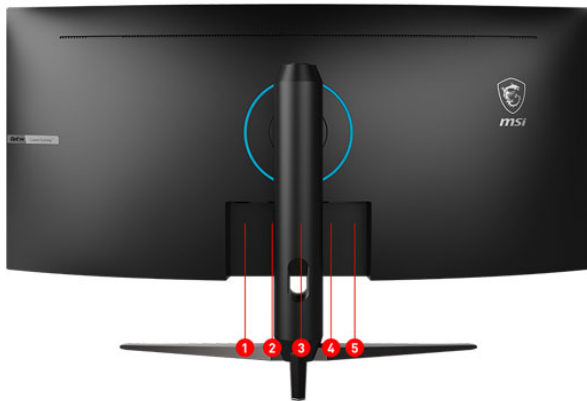

Picture and logos

SELLING POINTS

- Curved Gaming display (1500R) - The best gameplay immersion.
- The ultimate gaming finish.
- UWQHD High Resolution - Game titles will even look better, displaying more details due to the UWQHD resolution.
- 100Hz Refresh Rate - Real smooth gaming.
- 1ms response time - eliminate screen tearing and choppy frame rates.
- Night Vision: See every detail clearly in the dark, helping you find and attack enemies before they notice.
- AMD Adaptive-Sync Technology - Tear free, stutter free, fluid gaming.
- Anti-Flicker and Less Blue Light - game even longer and prevent eye strain and fatigue.
- Frameless design - Ultimate gameplay experience.
- 178° wide view angle.