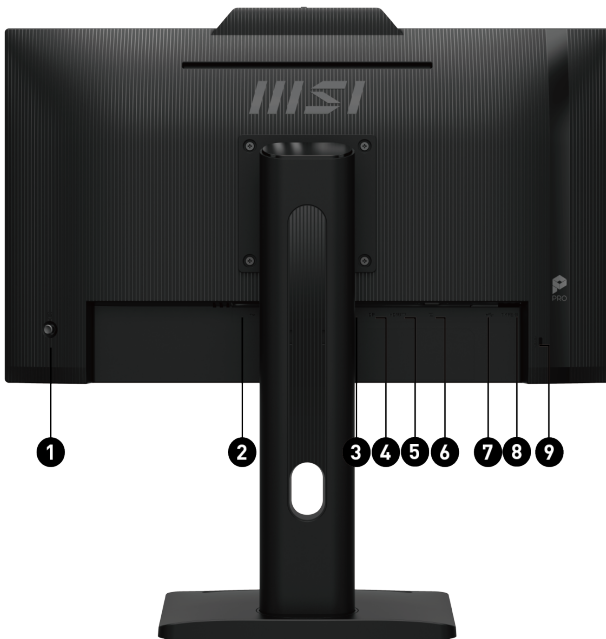

Business & Productivity Monitor

Picture and logos

SELLING POINTS

- Built-in FHD Webcam with Digital Mic and webcam cover
- TÜV certified display ensures the protection and health of eyesight.
- MSI EyesErgo technology with Anti-Flicker technology helps prevent eye strain and fatigue.
- 120 Hz refresh rate provides a better viewing experience with flicker-free image.
- MSI Eye-Q Check helps have self-check eyes & reminds to take a rest while using the monitor for a long time.
- The stand is designed with ergonomic features, including tilt, swivel, height, and pivot adjustments.
- An adjustable stand with a mini-PC mountable design provides a better ergonomic and tidy setup, enhancing user comfort and organization.
- Standard VESA mountable & Accessory slot design.
- Two built-in speakers.