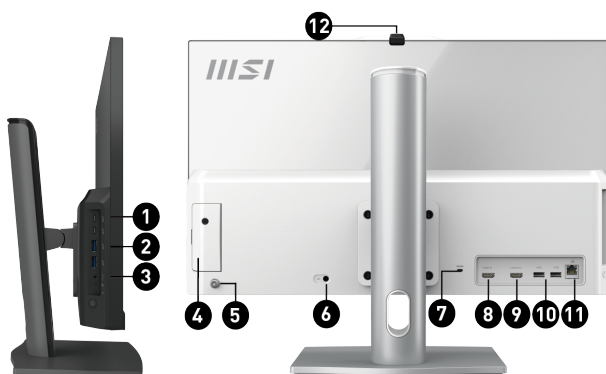

## SELLING POINTS

- Windows 11 Home - MSI recommends Windows 11 Pro for business
- 23.8" IPS Grade Panel LED Backlight (1920 x 1080 FHD) with TUV Certified Anti-Flicker & Less Blue Light technologies
- Up to Intel® Core™ 7 Processor 150U with DDR5 memory
- In-cell 10-point Touch Screen (Non-touch for Modern AM242P 1M)
- Adjustable stand provides a convenient working environment
- The Instant Display Technology allows the Modern AM242 series to function as a monitor without requiring the system to boot up.
- dTPM and the built-in FHD webcam featuring Windows Hello improve user privacy and secure confidential data
- MSI Storage Rapid Upgrade Design facilitates rapid upgrading or maintenance of 2.5" storage
- MSI Cloud Center enables users to create a private cloud and backup files from Android and iOS devices
- MSI AI Engine automatically detects user scenarios and adjusts performance, sound effects, and display mode accordingly
- 24/7 Qualified Reliability Test

1. 2x USB3.2 Gen 2 Type C
2. 2x USB3.2 Gen 2 Type A
3. 1x Mic-in/Headphone-out combo
4. 1x Switchable 2.5" Storage
5. 5-Way Navigator
6. 1x DC-in
7. 1x Kensington Lock
8. 1x HDMI™ in
9. 1x HDMI™ out (supports 4K @60Hz as specified in HDMI™ 2.1)
10. 2x USB 2.0 Type A
11. 1x RJ45 LAN
12. 1x Removable Webcam Cover