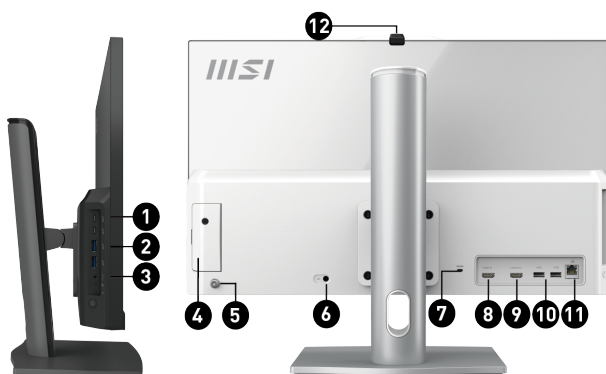

1. 2x USB3.2 Gen 2 Type C
2. 2x USB3.2 Gen 2 Type A
3. 1x Mic-in/Headphone-out combo
4. 1x Switchable 2.5" Storage
5. 5-Way Navigator
6. 1x DC-in
7. 1x Kensington Lock
8. 1x HDMI™ in
9. 1x HDMI™ out (supports 4K @60Hz as specified in HDMI™ 2.1)
10. 2x USB 2.0 Type A
11. 1x RJ45 LAN
12. 1x Removable Webcam Cover

I/O Ports (Rear)	USB 2.0 Type A (R)	2
	RJ45	1
	HDMI out	1x (v2.1)
	HDMI in	1
	Lock type	Kensington
	USB 2.0 Type B Upstream (R)	N/A
Warranty	Warranty	36months
Dimension & Weight	Product Dimension with Holder (WxDxH) (mm)	N/A
	Product Dimension with Holder (WxDxH) (inch)	N/A
	Product Dimension with Stand (WxDxH) (mm)	N/A
	Product Dimension with Stand (WxDxH) (inch)	N/A
	Weight (Net kg)	N/A
	Weight (Net lbs)	N/A
	Weight (Gross kg)	N/A
	Weight (Gross lbs)	N/A
	Inside Carton Dimension with Holder (WxDxH) (mm)	N/A
	Inside Carton Dimension with Holder (WxDxH) (inch)	N/A
	Inside Carton Dimension with Stand (WxDxH) (mm)	N/A
	Inside Carton Dimension with Stand (WxDxH) (inch)	N/A
STAND	Adjustment (Tilt)	-5°~20° ±2°
	Adjustment (Swivel)	N/A
	Adjustment (Height)	0~130mm
	Adjustment (Pivot)	N/A
Power	AC Adapter Output	120W
VESA	VESA size	75 x 75 mm
Regulatory Compliance	Regulatory Compliance	BSMI, CB/CE, FCC(Class B), RCM(C-Tick), UL(CUL), VCCI
In The Box	AC Adaptor	1
	Power Cord	1
	Warranty Card	N/A
	Quick Guide	3
	User Manual	N/A
	VESA Mount kit	N/A
	Keyboard	N/A
	Keyboard Interface	N/A
	Mouse	N/A
Mouse Interface	N/A	
Barcode Info	EAN	4711377440738
Security	TPM module	dTPM
	Chassis Lock	Kensington Lock