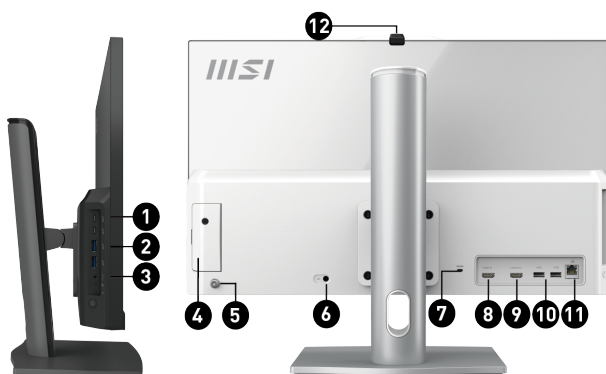

Picture and logos

SELLING POINTS

- Windows 11 Home - MSI recommends Windows 11 Pro for business
- 23.8" IPS Grade Panel LED Backlight (1920 x 1080 FHD) with TUV Certified Anti-Flicker & Less Blue Light technologies
- Up to Intel® Core™ 7 Processor 150U with DDR5 memory
- In-cell 10-point Touch Screen (Non-touch for Modern AM242P 1M)
- Adjustable stand provides a convenient working environment
- The Instant Display Technology allows the Modern AM242 series to function as a monitor without requiring the system to boot up.
- dTPM and the built-in FHD webcam featuring Windows Hello improve user privacy and secure confidential data
- MSI Storage Rapid Upgrade Design facilitates rapid upgrading or maintenance of 2.5" storage
- MSI Cloud Center enables users to create a private cloud and backup files from Android and iOS devices
- MSI AI Engine automatically detects user scenarios and adjusts performance, sound effects, and display mode accordingly
- 24/7 Qualified Reliability Test

1. 2x USB3.2 Gen 2 Type C
2. 2x USB3.2 Gen 2 Type A
3. 1x Mic-in/Headphone-out combo
4. 1x Switchable 2.5" Storage
5. 5-Way Navigator
6. 1x DC-in
7. 1x Kensington Lock
8. 1x HDMI™ in
9. 1x HDMI™ out (supports 4K @60Hz as specified in HDMI™ 2.1)
10. 2x USB 2.0 Type A
11. 1x RJ45 LAN
12. 1x Removable Webcam Cover