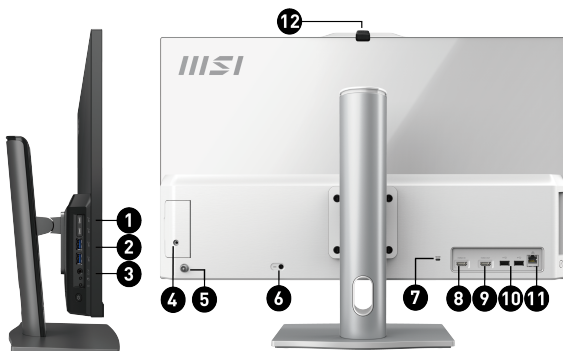

Picture and logos

SELLING POINTS

- Windows 11 Home - MSI recommends Windows 11 Pro for business
 - 27" IPS Grade Panel LED Backlight (1920 x 1080 FHD)
 - Intel® Alder Lake processors with DDR4 memory
 - Built-in Full HD Webcam included
 - MSI Anti-Flicker & Less Blue Light technologies protect users' eyes.
 - Instant Display Technology makes AIO become to monitor mode without system booting up
 - MSI Storage Rapid Upgrade Design helps you to rapidly upgrade or maintain your 2.5" storage
 - USB 3.2 Gen 2 Type C with reversible design & USB 3.2 Gen 2 Type A ports provide the best data delivery experience & support Super Charger
 - Silent PRO Cooling System: Server Grade Thermal Module ensures a silent and stable operation with a longer life cycle
- *Upgrade timing may vary by device. Features and app availability may vary by region. Certain features require specific hardware (see <https://www.microsoft.com/en-us/windows/windows-11-specifications>).

1. 2x USB3.2 Gen 2 Type C
2. 2x USB3.2 Gen 2 Type A
3. 1x Mic-in/Headphone-out combo
4. 1x Switchable 2.5" Storage
5. 5-Way Navigator
6. 1x DC-in
7. 1x Kensington Lock
8. 1x HDMI™ in
9. 1x HDMI™ out
10. 2x USB 2.0 Type A
11. 1x RJ45 LAN
12. 1x Removable Webcam Cover