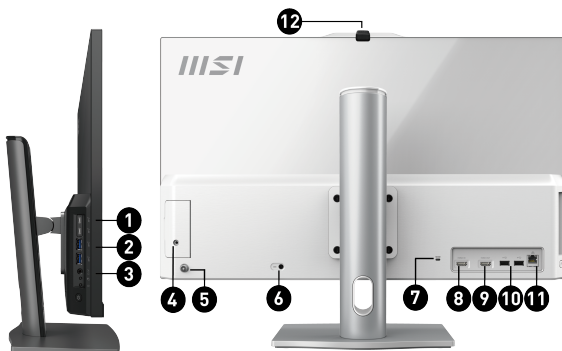

Picture and logos

SELLING POINTS

- Windows 11 Home - MSI recommends Windows 11 Pro for business
 - 27" IPS Grade Panel LED Backlight (1920 x 1080 FHD)
 - Intel® Alder Lake processors with DDR4 memory
 - Built-in Full HD Webcam included
 - MSI Anti-Flicker & Less Blue Light technologies protect users' eyes.
 - Instant Display Technology makes AIO become to monitor mode without system booting up
 - MSI Storage Rapid Upgrade Design helps you to rapidly upgrade or maintain your 2.5" storage
 - USB 3.2 Gen 2 Type C with reversible design & USB 3.2 Gen 2 Type A ports provide the best data delivery experience & support Super Charger
 - Silent PRO Cooling System: Server Grade Thermal Module ensures a silent and stable operation with a longer life cycle
- *Upgrade timing may vary by device. Features and app availability may vary by region. Certain features require specific hardware (see <https://www.microsoft.com/en-us/windows/windows-11-specifications>).

1. 2x USB3.2 Gen 2 Type C
2. 2x USB3.2 Gen 2 Type A
3. 1x Mic-in/Headphone-out combo
4. 1x Switchable 2.5" Storage
5. 5-Way Navigator
6. 1x DC-in
7. 1x Kensington Lock
8. 1x HDMI™ in
9. 1x HDMI™ out
10. 2x USB 2.0 Type A
11. 1x RJ45 LAN
12. 1x Removable Webcam Cover