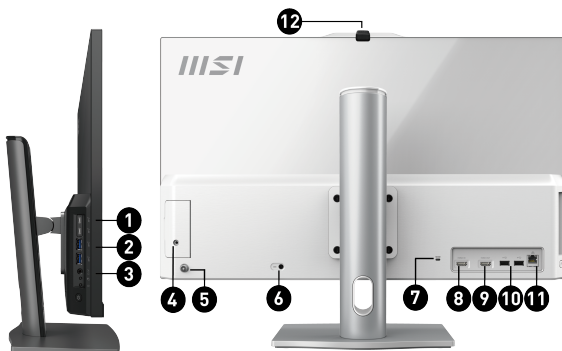

## SELLING POINTS

- Windows 11 Home - MSI recommends Windows 11 Pro for business
  - 27" IPS Grade Panel LED Backlight (1920 x 1080 FHD)
  - Intel® Alder Lake processors with DDR4 memory
  - Built-in Full HD Webcam included
  - MSI Anti-Flicker & Less Blue Light technologies protect users' eyes.
  - Instant Display Technology makes AIO become to monitor mode without system booting up
  - MSI Storage Rapid Upgrade Design helps you to rapidly upgrade or maintain your 2.5" storage
  - USB 3.2 Gen 2 Type C with reversible design & USB 3.2 Gen 2 Type A ports provide the best data delivery experience & support Super Charger
  - Silent PRO Cooling System: Server Grade Thermal Module ensures a silent and stable operation with a longer life cycle
- \*Upgrade timing may vary by device. Features and app availability may vary by region. Certain features require specific hardware (see <https://www.microsoft.com/en-us/windows/windows-11-specifications>).

1. 2x USB3.2 Gen 2 Type C
2. 2x USB3.2 Gen 2 Type A
3. 1x Mic-in/Headphone-out combo
4. 1x Switchable 2.5" Storage
5. 5-Way Navigator
6. 1x DC-in
7. 1x Kensington Lock
8. 1x HDMI™ in
9. 1x HDMI™ out
10. 2x USB 2.0 Type A
11. 1x RJ45 LAN
12. 1x Removable Webcam Cover