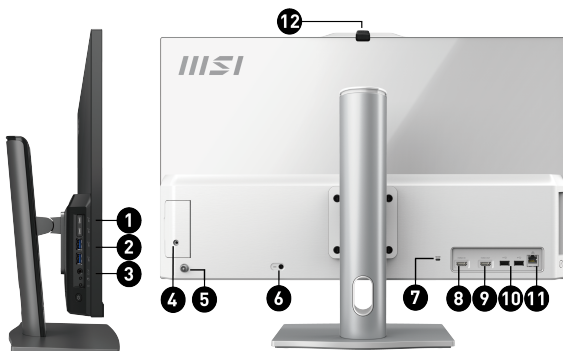

1. 2x USB3.2 Gen 2 Type C
2. 2x USB3.2 Gen 2 Type A
3. 1x Mic-in/Headphone-out combo
4. 1x Switchable 2.5" Storage
5. 5-Way Navigator
6. 1x DC-in
7. 1x Kensington Lock
8. 1x HDMI™ in
9. 1x HDMI™ out
10. 2x USB 2.0 Type A
11. 1x RJ45 LAN
12. 1x Removable Webcam Cover

## Modern AM272P 12M

MODERN AM272P 12M-1258XTR

I/O Ports (Side)	Type-C in	N/A
	Mic-in/Headphone-out combo	1
	Thunderbolt	N/A
	USB 3.2 Gen 2 (10G) Type C	2
	USB 3.2 Gen 2 (10G) Type A	2
I/O Ports (Rear)	USB 2.0 Type A (R)	2
	RJ45	1
	VGA out	1
	HDMI out	1x (v2.0)
	Lock type	Kensington
Warranty	Warranty	24months
Dimension & Weight	Product Dimension with Holder (WxDxH) (mm)	TBD x TBD x TBD
	Product Dimension with Holder (WxDxH) (inch)	TBD x TBD x TBD
	Product Dimension with Stand (WxDxH) (mm)	611.75 x 194.68 x 561.48
	Product Dimension with Stand (WxDxH) (inch)	24.08 x 7.66 x 22.11
	Weight (Net kg)	7.62
	Weight (Net lbs)	16.8
	Weight (Gross kg)	10.65
	Weight (Gross lbs)	23.48
	Inside Carton Dimension with Holder (WxDxH) (mm)	N/A
	Inside Carton Dimension with Holder (WxDxH) (inch)	N/A
	Inside Carton Dimension with Stand (WxDxH) (mm)	712 x 200 x 482
Inside Carton Dimension with Stand (WxDxH) (inch)	28.03 x 7.87 x 18.98	
STAND	Adjustment (Tilt)	-4°~20°
	Adjustment (Height)	0~130mm
Power	AC Adapter Output	120W
VESA	VESA size	75 x 75 mm
Regulatory Compliance	Regulatory Compliance	FCC(Class B), CB/CE, UL(CUL), BSMI, VCCI, RCM(C-Tick)
In The Box	AC Adaptor	1
	Power Cord	1
	Warranty Card	N/A
	Quick Guide	2
	User Manual	1
	VESA Mount kit	N/A
	Keyboard Interface	USB
	Mouse	SM9023M
Mouse Interface	USB	
Barcode Info	EAN	4711377349970