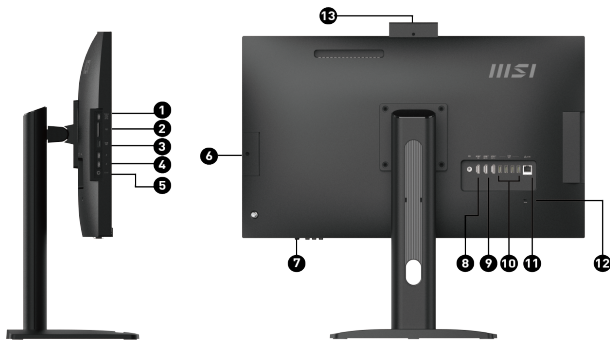

1. 1x Type C-in (Support DP Alternate input only)
2. 1x Card Reader
3. 1x USB 5Gbps Type A
4. 2x Thunderbolt™ 4
5. 1x Mic-in /Headphone-out combo
6. 1x 2.5" HDD/SSD Tray
7. 1x Power
8. 1x HDMI™ -in
9. 2x HDMI™ -out (supports 4K @60Hz as specified in HDMI™ 2.1)
10. 4x USB 5Gbps Type A
11. 1x RJ45 (2.5G)
12. 1x Kensington Lock
13. 1x Retractable FHD Webcam

ALL-IN-ONE

Modern AM273QP AI 1UM

MODERN AM273QP AI 1UM-419XEU

I/O Ports (Side)	Type-C in	1x (DP Alt mode)
	Mic-in/Headphone-out combo	1
	Card Reader	1
	Thunderbolt	N/A
	USB 3.2 Gen 1 (5G) Type A	1
I/O Ports (Rear)	RJ45	1
	HDMI out	2x (v2.0)
	HDMI in	1
	Lock type	Kensington
	USB 3.2 Gen 1 (5G) Type A (R)	4
	USB 2.0 Type B Upstream (R)	N/A
Warranty	Warranty	36months
Dimension & Weight	Product Dimension with Holder (WxDxH) (mm)	N/A
	Product Dimension with Holder (WxDxH) (inch)	N/A
	Product Dimension with Stand (WxDxH) (mm)	613.49 x 235 x 543.37
	Product Dimension with Stand (WxDxH) (inch)	24.15 x 9.25 x 21.39
	Weight (Net kg)	8.05
	Weight (Net lbs)	17.75
	Weight (Gross kg)	12.05
	Weight (Gross lbs)	26.57
	Inside Carton Dimension with Holder (WxDxH) (mm)	N/A
	Inside Carton Dimension with Holder (WxDxH) (inch)	N/A
	Inside Carton Dimension with Stand (WxDxH) (mm)	700 x 217 x 473
	Inside Carton Dimension with Stand (WxDxH) (inch)	27.56 x 8.54 x 18.62
STAND	Adjustment (Tilt)	-5°~20° ±2°
	Adjustment (Swivel)	-30° ~ 30°
	Adjustment (Height)	0 ~ 100mm
Power	AC Adapter Output	150W
VESA	VESA size	100 x 100 mm
Regulatory Compliance	Regulatory Compliance	CB/CE
In The Box	AC Adaptor	1
	Power Cord	1
	Warranty Card	N/A
	Quick Guide	2
	User Manual	N/A
	VESA Mount kit	N/A
	Keyboard	N/A
	Keyboard Interface	N/A
	Mouse	N/A
	Mouse Interface	N/A
Barcode Info	EAN	4711377440332
Security	TPM module	N/A
	Chassis Lock	N/A