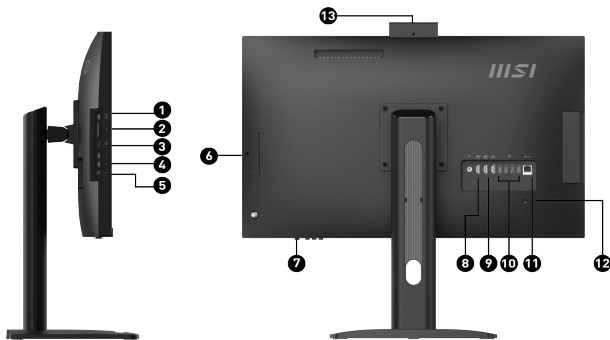

1. 1x Type C-in (Support DP Alternate input only)
2. 1x Card Reader
3. 1x USB 5Gbps Type A
4. 2x Thunderbolt™ 4
5. 1x Mic-in /Headphone-out combo
6. 1x 2.5" HDD/SSD Tray
7. 1x Power
8. 1x HDMI™ -in
9. 2x HDMI™ -out (supports 4K @60Hz as specified in HDMI™ 2.1)
10. 4x USB 5Gbps Type A
11. 1x RJ45 (2.5G)
12. 1x Kensington Lock
13. 1x Retractable FHD Webcam

ALL-IN-ONE

Modern AM273QP AI 1UM

MODERN AM273QP AI 1UMG-098XTR

I/O Ports (Side)	Type-C in	1x (DP Alt mode)
	Mic-in/Headphone-out combo	1
	Card Reader	1
	Thunderbolt	2
	USB 3.2 Gen 1 (5G) Type A	1
I/O Ports (Rear)	RJ45	1
	HDMI out	2x (v2.0)
	HDMI in	1
	Lock type	Kensington
	USB 3.2 Gen 1 (5G) Type A (R)	4
Warranty	Warranty	36months
Dimension & Weight	Product Dimension with Holder (WxDxH) (mm)	N/A
	Product Dimension with Holder (WxDxH) (inch)	N/A
	Product Dimension with Stand (WxDxH) (mm)	613.49 x 235 x 543.37
	Product Dimension with Stand (WxDxH) (inch)	24.15 x 9.25 x 21.39
	Outer Carton Dimension with Holder (WxDxH) (mm)	N/A
	Outer Carton Dimension with Holder (WxDxH) (inch)	N/A
	Outer Carton Dimension with Stand (WxDxH) (mm)	N/A
	Outer Carton Dimension with Stand (WxDxH) (inch)	N/A
	Weight (Net kg)	8.05
	Weight (Net lbs)	17.75
	Weight (Gross kg)	12.05
	Weight (Gross lbs)	26.57
STAND	Adjustment (Tilt)	-5°~20° ±2°
	Adjustment (Swivel)	-30° ~ 30°
	Adjustment (Height)	0 ~ 100mm
Power	AC Adapter Output	150W
VESA	VESA size	100 x 100 mm
Regulatory Compliance	Regulatory Compliance	CB/CE
In The Box	AC Adaptor	1
	Power Cord	1
	Warranty Card	N/A
	Quick Guide	1
	User Manual	1
	VESA Mount kit	N/A
	Keyboard Interface	USB
	Mouse	SM9023M
	Mouse Interface	USB
Barcode Info	EAN	4711377319485