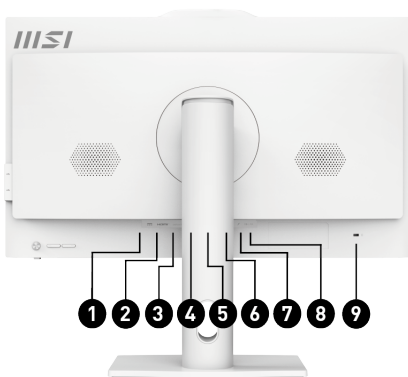

Be Your Window To The World

Picture and logos

SELLING POINTS

- Windows 11 Home - MSI recommends Windows 11 Pro for business
- 23.8" IPS Grade with 178° wide viewing angle LED Backlight (1920 x 1080 FHD)
- Up to Intel® Core™ i7 Processor 14700 Raptor Lake processors with DDR5 memory
- 100Hz Refresh Rate with MSI Anti-Flicker & Less Blue Light technologies protect users' eyes
- The adjustable stand and tool-less design provide a convenient working environment
- Triple display with HDMI™ and DP output ports
- Built-in FHD webcam features Windows Hello improve users' privacy and productivity
- Tobii Aware software protect users' privacy and security
- MSI Cloud Center enables users to create a private cloud and backup files from Android and iOS devices
- dTPM design secures the confidential data with encryption keys
- The DTS Audio Enhancer is designed to provide an immersive audio experience
- 24/7 Qualified Reliability Test

1. 1 x DC Jack
2. 1 x HDMI™ out (2.1)
3. 1 x DisplayPort out (1.4)
4. 1 x RJ-45 LAN
5. 1 x USB 3.2 Gen 2 Type C / 1 x USB 3.2 Gen 2 Type A
6. 2 x USB 2.0 Type A
7. 1 x Mic-in
8. 1 x Line-out
9. 1 x Kensington Lock
10. 2 x USB 3.2 Gen 1 Type A