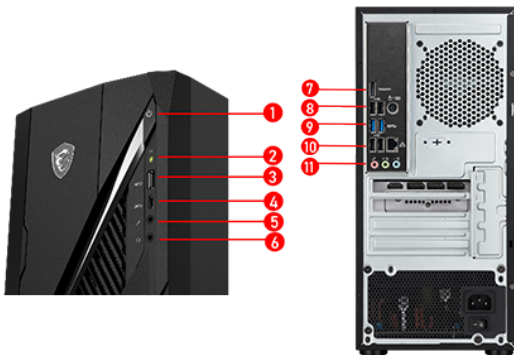

## PATH TO THE FUTURE

MAG Codex 6 series gaming desktop is designed for entry gamers, features Intel processor and the latest NVIDIA RTX series graphics card, providing the best gaming experience. Exclusive thermal solution with the best air cooling, promise the longer system.

## SELLING POINTS

- Windows 11 Home/Windows 11 Pro
- Up to Intel® Core™ i7 processor 14700F
- Up to MSI GeForce RTX™ 4070 graphics cards (AI accelerator)
- AI Gaming Desktop - AI-driven enhancements in cooling, gaming, and game streaming
- MSI AI Engine adjusts various system settings automatically to best fit your needs
- Frozr AI Cooling - Optimizes airflow by adjusting fan speeds with AI algorithms
- DDR5 memory - Ensures a seamless gaming experience.
- M.2 SSD - Up to 3300MB/s transmission speed, load your games in seconds
- Easy to upgrade - designed to upgrade your components with an ease.
- Mystic Light RGB LED design to customize your gaming desktop
- Wi-Fi 6E: Provides exceptionally fast speeds while maintaining a smooth network connection.
- USB Type C with reversible design

1. Power button
2. HDD LED
3. 1x USB 5Gbps Type A
4. 1x USB 5Gbps Type C
5. 1x Microphone
6. 1x Headphone
7. 1x DisplayPort out
8. 1x PS/2 Combo port / 2x USB 2.0 Type A
9. 2x USB 5Gbps Type A
10. 1x RJ45 (1G LAN) / 2x USB 2.0 Type A
11. 3x Audio jacks