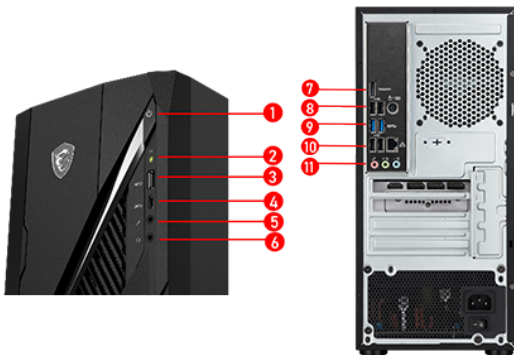

PATH TO THE FUTURE

MAG Codex 6 series gaming desktop is designed for entry gamers, features Intel processor and the latest NVIDIA RTX series graphics card, providing the best gaming experience. Exclusive thermal solution with the best air cooling, promise the longer system.

Picture and logos

SELLING POINTS

- Windows 11 Home/Windows 11 Pro
- Up to Intel® Core™ i7 processor 14700F
- Up to MSI GeForce RTX™ 4070 graphics cards (AI accelerator)
- AI Gaming Desktop - AI-driven enhancements in cooling, gaming, and game streaming
- MSI AI Engine adjusts various system settings automatically to best fit your needs
- Frozr AI Cooling - Optimizes airflow by adjusting fan speeds with AI algorithms
- DDR5 memory - Ensures a seamless gaming experience.
- M.2 SSD - Up to 3300MB/s transmission speed, load your games in seconds
- Easy to upgrade - designed to upgrade your components with an ease.
- Mystic Light RGB LED design to customize your gaming desktop
- Wi-Fi 6E: Provides exceptionally fast speeds while maintaining a smooth network connection.
- USB Type C with reversible design

1. Power button
2. HDD LED
3. 1x USB 5Gbps Type A
4. 1x USB 5Gbps Type C
5. 1x Microphone
6. 1x Headphone
7. 1x DisplayPort out
8. 1x PS/2 Combo port / 2x USB 2.0 Type A
9. 2x USB 5Gbps Type A
10. 1x RJ45 (1G LAN) / 2x USB 2.0 Type A
11. 3x Audio jacks