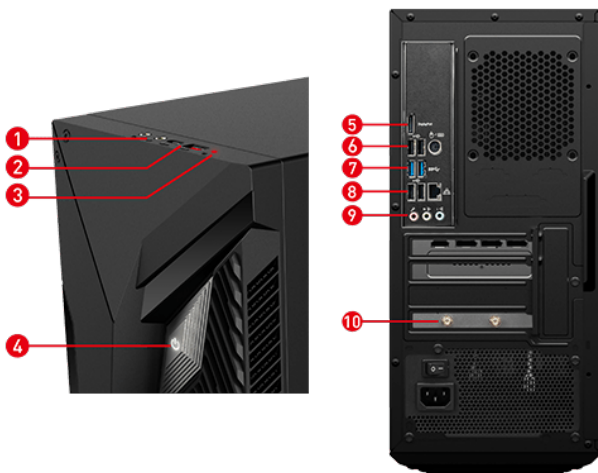

## PATH TO THE FUTURE

MAG Codex 6 series gaming desktop is designed for entry gamers, features Intel processor and the latest NVIDIA RTX series graphics card, providing the best gaming experience. Exclusive thermal solution with the best air cooling, promise the longer system.

## SELLING POINTS

- Windows 11 Home/Windows 11 Pro
- Up to Intel® Core™ i7 processor 14700F
- Up to MSI GeForce RTX™ 4070 SUPER graphics card (AI accelerator)
- AI Gaming Desktop - AI-driven enhancements in cooling, gaming, and game streaming
- MSI AI Engine adjusts various system settings automatically to best fit your needs
- Frozr AI Cooling - Optimizes airflow by adjusting fan speeds with AI algorithms
- Silent Storm Cooling 2 - Optimizes airflow by separating chamber
- Supports DDR5 memory with heatsink.
- M.2 SSD - Up to 3300MB/s transmission speed, load your games in seconds
- Easy to upgrade - designed to upgrade your components with an ease.
- Mystic Light RGB LED design to customize your Gaming PC
- See-through side panel, choose your personal style
- USB Type C with reversible design
- NVIDIA Studio - validated for creators; preinstalled with Studio Drivers and exclusive tools

1. 1x Headphones / 1x Microphone
2. 1x USB 3.2 Gen1 Type C / 1x USB 3.2 Gen1 Type A
3. HDD LED
4. Power button
5. 1x DisplayPort out
6. 1x PS/2 Combo port / 2x USB 2.0 Type A
7. 2x USB 3.2 Gen1 Type A
8. 1x RJ45 (1G LAN) / 2x USB 2.0 Type A
9. 3x Audio jacks
10. 2x Wi-Fi Antenna