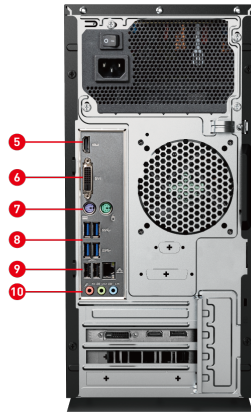

PATH TO THE FUTURE

The META S is a slick and compact gaming desktop that equips with the AMD Ryzen. AMD Ryzen processor and the NVIDIA® GeForce® GTX 16 Series graphics cards. When you need a portable desktop to a Lan Party or looking for a powerful PC to tackle any level of gaming, the META S is built for every gamer.

1. 1x USB 3.2 Gen1 Type A
2. 1x Mic-in
3. 1x Headphone-out
4. 1x USB 3.2 Gen1 Type A
5. 1x HDMI™ out (1.4)
6. 1x DVI-D out
7. 2x PS/2
8. 4x USB 3.2 Gen 1 Type A
9. 1x RJ45/ 2x USB 2.0
10. 3x Audio jacks

M A S A Ü S T Ü

MAG META S 5th

MAG META S 3SI-024XTR

Dimension & Weight	Product Dimension (WxDxH) (mm)	185.4 x 480.27 x 422.89
	Product Dimension (WxDxH) (inch)	7.3 x 18.91 x 16.65
	Inside Carton Dimension (WxDxH) (mm)	N/A
	Inside Carton Dimension (WxDxH) (inch)	N/A
	Outer Carton Dimension Standard (WxDxH) (mm)	577mm x 323mm x 562mm
	Outer Carton Dimension Standard (WxDxH) (inch)	577mm x 323mm x 562mm
	Weight (Net kg)	N/A
	Net Weight (lbs)	N/A
	Weight (Gross kg)	N/A
	Gross Weight (lbs)	N/A
	Liter	37
	Pint	78.19
	Regulatory Compliance	Operating, Storage Temperature
Operating, Storage Humidity		0% ~ 85%;0% ~ 90%
Regulatory Compliance		FCC(Class B) CB/CE UL(CUL) BSMI VCCI RCM(C-Tick)
Warranty	Warranty	24months
In The Box	Keyboard Interface	N/A
	Mouse Interface	N/A
	Power Cord	1
	AC Adaptor	N/A
	Warranty Card	1
	Quick Guide	1
	User Manual	1
	VESA Mount kit	N/A
	Keyboard	N/A
Mouse	N/A	
Barcode Info	EAN	4719072914226
Model	Part No	9S6-B93411-024
	MKT Name	MAG META S 3SI
	MKT Spec	MAG META S 3SI-024XTR
	Color	ID1/Black-Black-Black
	Model	B934