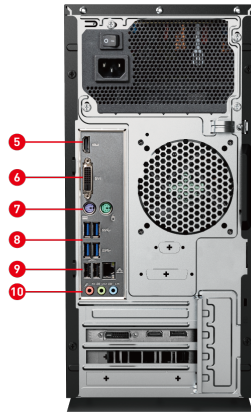

PATH TO THE FUTURE

The META S is a slick and compact gaming desktop that equips with the AMD Ryzen. AMD Ryzen processor and the NVIDIA® GeForce® GTX 16 Series graphics cards. When you need a portable desktop to a Lan Party or looking for a powerful PC to tackle any level of gaming, the META S is built for every gamer.

1. 1x USB 3.2 Gen1 Type A
2. 1x Mic-in
3. 1x Headphone-out
4. 1x USB 3.2 Gen1 Type A
5. 1x HDMI™ out (1.4)
6. 1x DVI-D out
7. 2x PS/2
8. 4x USB 3.2 Gen 1 Type A
9. 1x RJ45/ 2x USB 2.0
10. 3x Audio jacks

M A S A Ü S T Ü

MAG META S 5th

MAG META S 3SI-029FR

Dimension & Weight	Product Dimension (WxDxH) (mm)	185.4 x 480.27 x 422.89
	Product Dimension (WxDxH) (inch)	7.3 x 18.91 x 16.65
	Inside Carton Dimension (WxDxH) (mm)	N/A
	Inside Carton Dimension (WxDxH) (inch)	N/A
	Outer Carton Dimension Standard (WxDxH) (mm)	577mm x 323mm x 562mm
	Outer Carton Dimension Standard (WxDxH) (inch)	577mm x 323mm x 562mm
	Weight (Net kg)	N/A
	Net Weight (lbs)	N/A
	Weight (Gross kg)	N/A
	Gross Weight (lbs)	N/A
	Liter	37
	Pint	78.19
Regulatory Compliance	Operating, Storage Temperature	0° C ~ 35° C ; -20° C ~ 60° C
	Operating, Storage Humidity	0% ~ 85%;0% ~ 90%
	Regulatory Compliance	FCC(Class B) CB/CE UL(CUL) BSMI VCCI RCM(C-Tick)
Warranty	Warranty	24months
In The Box	Keyboard Interface	N/A
	Mouse Interface	N/A
	Power Cord	1
	AC Adaptor	N/A
	Warranty Card	1
	Quick Guide	2
	User Manual	N/A
	VESA Mount kit	N/A
	Keyboard	N/A
	Mouse	N/A
Barcode Info	EAN	4719072924263
Model	Part No	9S6-B93411-029
	MKT Name	MAG META S 3SI
	MKT Spec	MAG META S 3SI-029FR
	Color	ID1/Black-Black-Black
	Model	B934