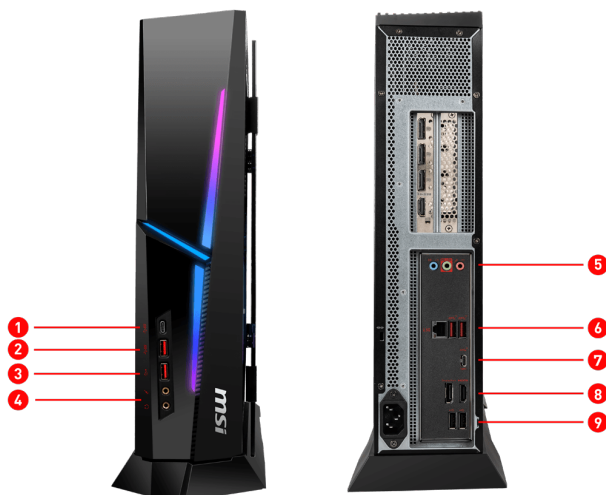

PATH TO THE FUTURE

The MPG Trident AS takes charge by being the most compact gaming desktop. Packed in a 10 liters volume case, it has components that are typically found in full tower cases, including the latest 13th Gen Intel® Core™ processors and NVIDIA® GeForce® RTX graphics cards. Designed for accessibility, the MPG Trident AS' tempered glass window showcases the stunning RGB lighting and provides easy access to the interior. In essence, the MPG Trident AS can only be surpassed by itself.

Picture and logos

SELLING POINTS

- Windows 11 Home/Windows 11 Pro
- Up to 13th Gen Intel® Core™ i7 processor
- Up to GeForce RTX™ 3070 Ti 8GB GDDR6
- Energy efficiency by being ATX12VO
- Compact, light weight and easy to transport case
- 10 liters in size, the most compact gaming desktop
- Silent Storm Cooling 3- Optimizes airflow by separating chamber of CPU, VGA, and PSU
- USB Type C with reversible design
- Latest Wi-Fi 6E(802.11ax) for redefined wireless gaming experience
- Tempered Glass Side Panel
- Upgradable Design
- Nahimic 3 Audio Enhancer
- Mystic Light RGB LED design, customize your look
- Enrich your experience with included MSI software
- NVIDIA Studio-validated for creators; preinstalled with Studio Drivers and exclusive tools