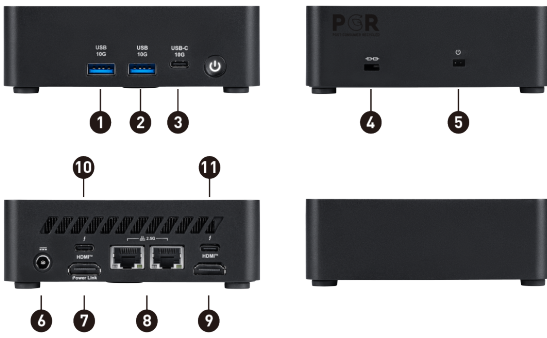

1. 1x USB 10Gbps Type A
2. 1x USB 10Gbps Type A
3. 1x USB 10Gbps Type C
4. 1x Kensington Lock Slot
5. 1x External Power Switch Slot
6. 1x DC Jack
7. 1x HDMI out (supports 4K @60Hz as specified in HDMI 2.1) which supports the MSI Power Link
8. 2x RJ45 LAN (2.5G)
9. 1x HDMI out (supports 4K @60Hz as specified in HDMI 2.1)
10. 2x RJ45 (2.5G)
11. 1x HDMI out (supports 4K @60Hz as specified in HDMI 2.1)
12. 1x Thunderbolt 4 (DP 1.4 alt-mode up to 4K@60Hz / PD-out 15W)
13. 1x Thunderbolt 4 (DP 1.4 alt-mode up to 4K@60Hz / PD-out 15W)