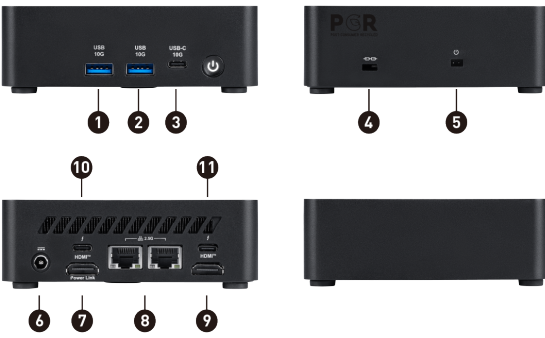

1. 1x USB 10Gbps Type A
2. 1x USB 10Gbps Type A
3. 1x USB 10Gbps Type C
4. 1x Kensington Lock Slot
5. 1x External Power Switch Slot
6. 1x DC Jack
7. 1x HDMI out (supports 4K @60Hz as specified in HDMI 2.1) which supports the MSI Power Link
8. 2x RJ45 LAN (2.5G)
9. 1x HDMI out (supports 4K @60Hz as specified in HDMI 2.1)
10. 2x RJ45 (2.5G)
11. 1x HDMI out (supports 4K @60Hz as specified in HDMI 2.1)
12. 1x Thunderbolt 4 (DP 1.4 alt-mode up to 4K@60Hz / PD-out 15W)
13. 1x Thunderbolt 4 (DP 1.4 alt-mode up to 4K@60Hz / PD-out 15W)