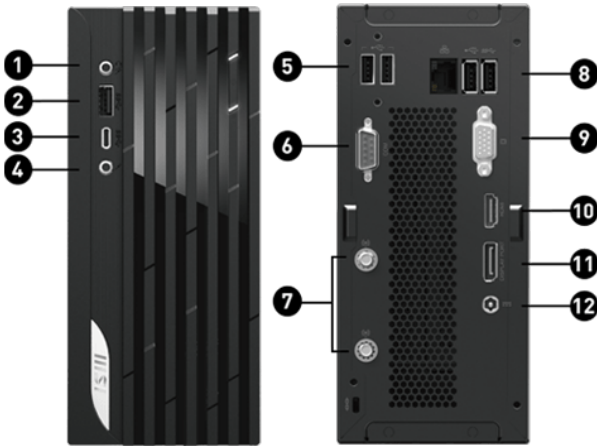

## Be Your Window To The World

Picture and logos

1. 1x Mic-in/Headphone-out
2. 1x USB 3.2 Gen2 Type A
3. 1x USB 3.2 Gen2 Type C
4. 1x Mic-in
5. 2x USB 2.0 Type A
6. 1x COM Port (optional)
7. 2x Wi-Fi Antenna
8. 1x USB 3.2 Gen2 Type A / 1x USB 2.0 Type A / 1x RJ45
9. 1x VGA out
10. 1x HDMI™ out (2.0)
11. 1x DP out
12. 1x DC Jack