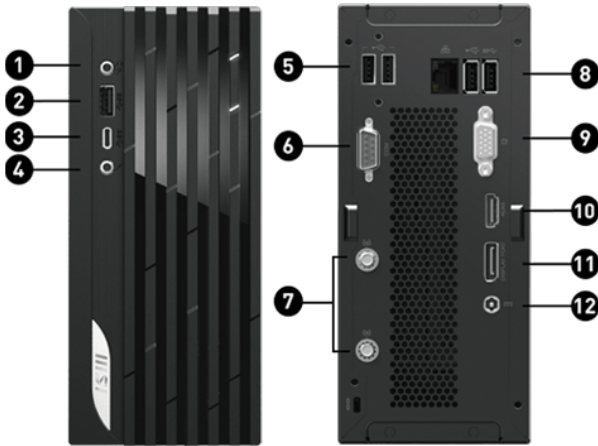

Be Your Window To The World

Picture and logos

SELLING POINTS

- Windows 10 Home - MSI recommends Windows 11 Pro for businessWindows 11'e ÜCRETSİZ Yükseltme1
- Up to AMD Ryzen™ 7 5700G Processors
- Support 4K UHD Display
- Support up to three displays that allows you to see more and do more
- Customize your own user mode with MSI Center
- Support Wi-Fi 6
- Get all the performance benefits from USB 3.2 Gen 2 and enjoy the best data transmission experience
- FW TPM design secures your confidential data with encryption keys
- Support standard VESA-mount

1. 1x Mic-in/Headphone-out
2. 1x USB 3.2 Gen2 Type A
3. 1x USB 3.2 Gen2 Type C
4. 1x Mic-in
5. 2x USB 2.0 Type A
6. 1x COM Port (optional)
7. 2x Wi-Fi Antenna
8. 1x USB 3.2 Gen2 Type A / 1x USB 2.0 Type A / 1x RJ45
9. 1x VGA out
10. 1x HDMI™ out (2.0)
11. 1x DP out
12. 1x DC Jack