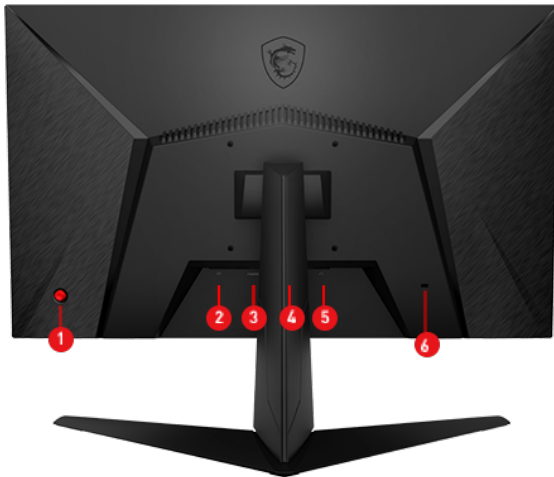

## SELLING POINTS

- IPS Panel - Optimize screen colors and brightness to enhance your viewing experience.
- 100Hz Refresh Rate - Respond faster with smoother frames.
- 1ms Response Time - Eliminate screen tearing and choppy frame rates.
- Wide Color Gamut- Game colors and details will look more realistic and refined.
- Night Vision - Smart black tuner to brighten your day by bringing out the fine details in dark areas.
- AMD FreeSync™ Technology - Prevent screen tearing or stuttering, producing ultra-smooth lag-free gameplay.
- Frameless design - Enjoy the ultimate gaming experience with super narrow bezels.
- Anti-Flicker and Less Blue Light - Game even longer and prevent eye strain and fatigue.
- 178° Wide Viewing Angle - Colors and details will stay sharp at more angles with a 178° wide viewing angle.