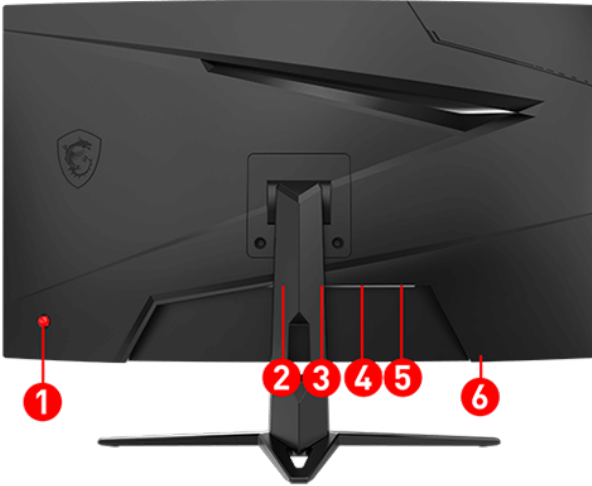

1. 5-way joystick navigator
2. 2 x HDMI™ 2.0b
3. 1 x Display Port 1.2a
4. 1 x Earphone out
5. 1 x DC Jack
6. 1 x Kensington lock