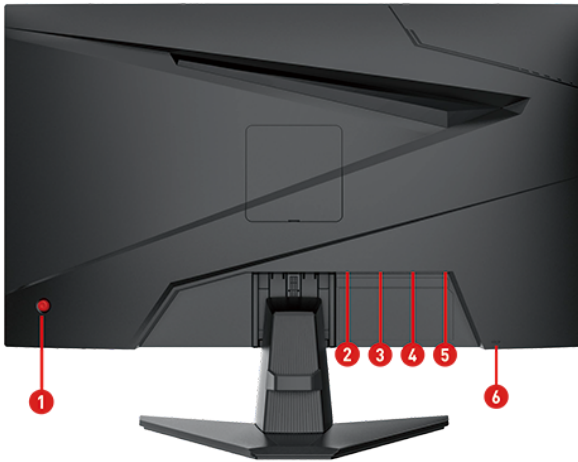

PATH TO THE FUTURE

Introducing the MSI MAG 256F gaming monitor. This cutting-edge monitor features a 25-inch QHD display with a lightning-fast 180Hz refresh rate and a rapid 1ms GtG response time, thanks to the advanced Rapid VA panel technology. With the MAG 256F, you will have the competitive advantage needed to outperform and defeat your opponents in gaming battles.

1. 5-Way Joystick Navigator
2. 2 x HDMI™ (2.0)
3. DisplayPort (1.2a)
4. Earphone out
5. DC-in
6. Kensington Lock

SPECIFICATION

I/O Ports (Front)	Card Reader	N/A
I/O Ports	HDMI	2
	HDMI version	2.0
	HDMI HDCP version	2.3
	DisplayPort	1
	DisplayPort version	1.2a
	Headphone-out	1
Power	Power Type	External Adaptor 12V 2.5A
Design	Adjustment (Tilt)	-5° ~ 20°
	Adjustment (Swivel)	-45° ~ 45°
	VESA Mounting	75x75mm
	Frameless Design	Yes
I/O Ports (Rear)	Lock type	Kensington Lock
Dimension & Weight	Inside Carton Dimension (WxDxH) (inch)	N/A
	Weight (Net kg)	3.25
	Weight (Gross kg)	5.66
Product Dimension with Stand (WxDxH)	Product Dimension with Stand (WxDxH) (mm)	560 x 421.4 x 220.1
	Product Dimension with Stand (WxDxH) (inch)	22.05 x 16.59 x 8.67
Weight	Weight Without Stand (kg)	2.91
Outer Carton Dimension (WxDxH)	Outer Carton Dimension (WxDxH) (inch)	N/A
Warranty	Warranty	36M
In The Box	3.5mm Mic Cable	0
	Switch Case	0
	Portable Screen Protection Case	0
	Monitor Hood	0
	Speaker (Accessories)	0
	DisplayPort Cable	0
	HDMI Cable	1
	DVI Cable	0
	USB Type A to Type B Cable	0
	USB Type C to Type A Cable	0
	USB Type C to Type C Cable	0
	Thunderbolt Cable	0
	VGA Cable	0
	3.5mm audio Cable	0
	3.5mm combo audio Cable	0
	Mouse Bungee Unit	0
	VESA Screw	0
	Power Cord	1
	AC Adaptor	1
	Warranty Card	0
Quick Guide	1	
Barcode Info	EAN	4711377151726
	UPC	824142341681
	UCC14	10824142341688