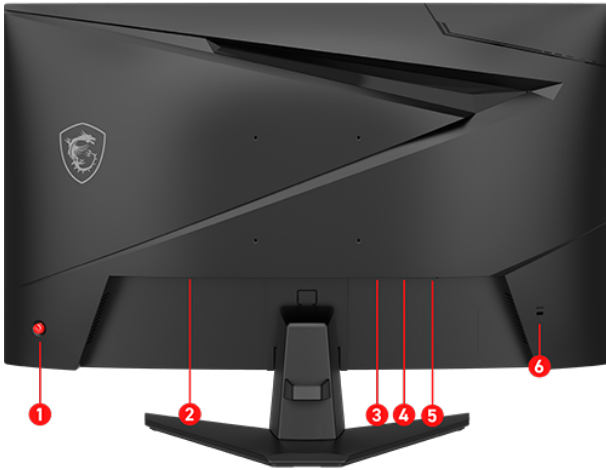

1. 5-Way Navigator
2. 2x HDMI™ 2.0b (WQHD@144Hz)
3. DisplayPort 1.4a (HBR3)
4. Headphone-out
5. AC-in
6. Kensington Lock

SPECIFICATION

Model	Part No	9S6-3CE91H-009
	Color	ID1/Black-Black
Display	Screen Size	27" (68.58 cm)
	Active Display Area (mm)	596.736(H) x 335.664(V)
	Curvature	Curve 1500R
	Panel Type	Rapid VA
	Resolution	2560x1440 (WQHD)
	Pixel pitch (mm)	0.2331(H)x0.2331(V)
	Aspect Ratio	16:9
	Dynamic Refresh Rate technology	Adaptive-Sync
	Dynamic Refresh Rate Activated Range	48~180Hz
	HDR (High dynamic range)	HDR Ready
	SDR Brightness (nits)	250
	Contrast Ratio	5000:1
	DCR (Dynamic Contrast Ratio)	10000000:1
	Signal Frequency	73.86~251.74 KHz(H) / 48~180 Hz(V)
	Refresh Rate	180Hz
	Response Time (MPRT)	1ms(MPRT)
	Response Time (GTG)	0.5ms (Min.)
	View Angles	178°(H)/178°(V)
	NTSC (CIE1976 area percentage/overlap)	119%/85%
	NTSC (CIE1931 area percentage/overlap)	93%/82%
	sRGB (CIE1976 area percentage/overlap)	136%/99%
	sRGB (CIE1931 area percentage/overlap)	130%/99%
	Adobe RGB (CIE1976 area percentage/overlap)	117%/90%
	Adobe RGB (CIE1931 area percentage/overlap)	97%/86%
	DCI-P3 (CIE1976 area percentage/overlap)	109%/94%
	DCI-P3 (CIE1931 area percentage/overlap)	96%/92%
	Rec.709 (CIE1976 area percentage/overlap)	136%/99%
	Rec.709 (CIE1931 area percentage/overlap)	130%/99%
	Rec.2020 (CIE1976 area percentage/overlap)	79%/77%
	Rec.2020 (CIE1931 area percentage/overlap)	69%/68%
	Surface Treatment	Anti-glare
	Display Colors	1.07B
	Color bit	10 bits (8 bits + FRC)
I/O Ports	Headphone-out	1
	Lock type	Kensington Lock
	HDMI	2
	HDMI version	2.0b
	HDMI HDCP version	2.3
	DisplayPort	1
	DisplayPort version	1.4a
	DisplayPort HDCP version	2.3
Warranty	Warranty	36M
Power	Power Type	Internal Power Board
	Power Input	100~240V, 50/60Hz
	On-mode Power Consumption (KWh/1000h)	26
	Annual Energy Consumption (KWh)	26
	Standby-mode Power Consumption (W)	0.5
	Off-mode Power Consumption (W)	0.3
	Energy Efficiency Rating	TBD
	Power Cord Type	C13