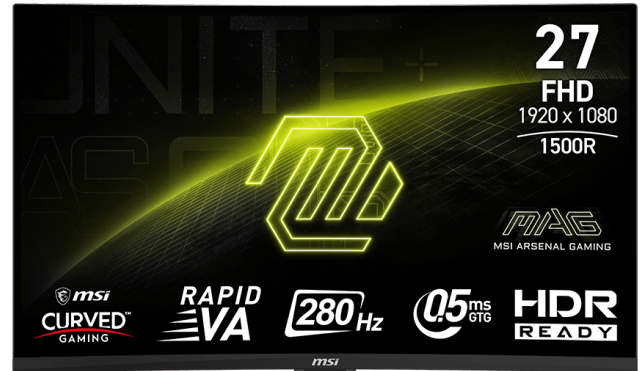

PATH TO THE FUTURE

Introducing the MSI MAG 276CXF esports gaming monitor. This cutting-edge monitor features a 27-inch FHD display with a lightning-fast 280Hz refresh rate and a rapid 0.5ms response time. With the MAG 276CXF, you will have the competitive advantage needed to outperform and defeat your opponents in gaming battles.

Picture and logos

SELLING POINTS

- Rapid VA Panel - Provides 0.5ms (GtG, Min.) response time, optimizes screen colors and brightness.
- 280Hz Refresh Rate - Respond faster with smoother frames.
- 0.5ms (GtG, Min.) Response Time - Eliminate screen tearing and choppy frame rates.
- AI Vision - The new AI Vision technology can not only reveal details in dark areas but also enhance overall brightness and saturate colors.
- Less Blue Light - Use a software solution to reduce the light emission in the blue-violet region of the blue light spectrum.