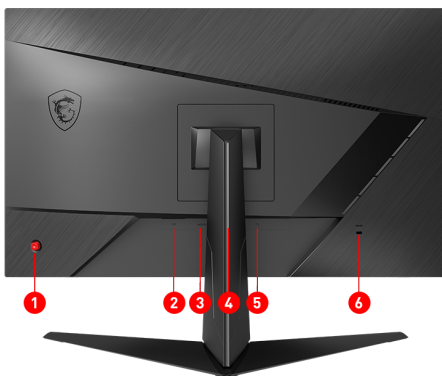

## Selling Points

- IPS Panel - Optimize screen colors and brightness to enhance your viewing experience.
- 144Hz Refresh Rate - Respond faster with smoother frames.
- 1ms Response Time - Eliminate screen tearing and choppy frame rates.
- Night Vision - Smart black tuner to brighten your day by bringing out the fine details in dark areas.
- Wide Color Gamut - Game colors and details will look more realistic and refined.
- Game Mode - Choose your gaming style to experience the best visual effects.
- Frameless Design - Enjoy the ultimate gaming experience with super narrow bezels.
- Anti-Flicker and Less Blue Light - Game even longer and prevent eye strain and fatigue.
- 178° Wide Viewing Angle - Colors and details will stay sharp at more angles with a 178° wide viewin ...

## System I/O-Ports

1. 5-way joystick navigator
2. DC Jack
3. 2x HDMI (1.4)
4. 1x Display Port (1.2a)
5. 1x Earphone out
6. Kensington lock