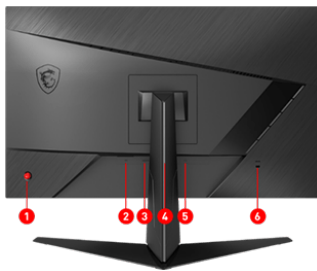

Picture and logos

System I/O-Ports

1. 5-way joystick navigator
2. DC Jack
3. 2x HDMI (1.4b)
4. 1x Display Port (1.2a)
5. Earphone out
6. Kensington lock

Specification

Display	Screen Size	23.8" (60cm)
	Active Display Area (mm)	525.89 (H) x 295.81 (V)
	Curvature	Flat
	Panel Type	VA
	Resolution	1920x1080 (FHD)
	Aspect Ratio	16:9
	Dynamic Refresh Rate technology	FreeSync Premium
	SDR Brightness (nits)	350
	Contrast Ratio	3000:1
	DCR (Dynamic Contrast Ratio)	100000000:1
	Signal Frequency	96.4~186.7 KHz(H) / 48~165 Hz(V)
	Refresh Rate	165HZ
	Response Time (MPRT)	1ms(MPRT)
	Response Time (GTG)	4ms
	Response Time (Tr + Tf)	TBD
	View Angles	178°(H)/178°(V)
	Surface Treatment	Anti-glare
	NTSC (CIE1976 area percentage/overlap)	100.4% / 85.4%
	NTSC (CIE1931 area percentage/overlap)	85.54% / 79.7%
	sRGB (CIE1976 area percentage/overlap)	115.2% / 98.4%
	sRGB (CIE1931 area percentage/overlap)	120.77% / 99.6%
	Adobe RGB (CIE1976 area percentage/overlap)	98.7% / 88.8%
	Adobe RGB (CIE1931 area percentage/overlap)	89.51% 82.7%
	DCI-P3 (CIE1976 area percentage/overlap)	91.7% / 91.1%
	DCI-P3 (CIE1931 area percentage/overlap)	89.03% / 88.6%
	Rec.709 (CIE1976 area percentage/overlap)	115.2% / 98.4%
	Rec.709 (CIE1931 area percentage/overlap)	120.77% / 99.6%
	Rec.2020 (CIE1976 area percentage/overlap)	N/A
	Rec.2020 (CIE1931 area percentage/overlap)	N/A
	Display Colors	16.7M
	Color bit	8 bits (6 bits + FRC)
	Note_DP	1920 x 1080 (Up to 165Hz)
	Note_HDMI™	1920 x 1080 (up to 144Hz)
Note_DVI	N/A	
Onboard Graphics	HDMI™	2
I/O Ports	HDMI™ version	1.4b
	HDMI™ HDCP version	1.4
	DisplayPort	1
	DisplayPort version	1.2a
	DisplayPort HDCP version	1.3
	Mic-in upstream	N/A
	Headphone-out	1
	Lock type	Kensington Lock
	Speaker	N/A
Power	Power Supply Type	External Adaptor 20V 2.25A
	Power Input	100~240V, 50/60Hz
	Adapter's KC safety Number	N/A
	Power Cord Type	C5