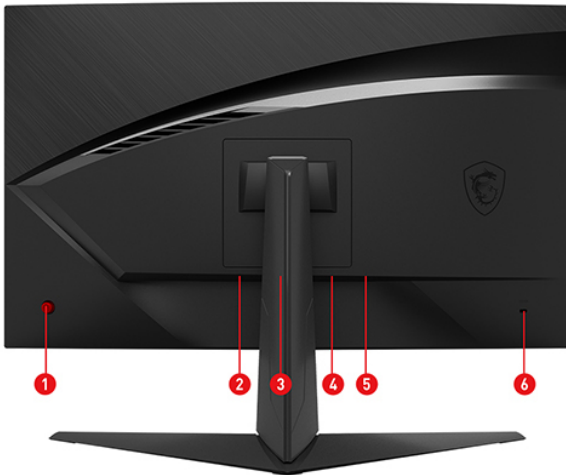

1. 5-way joystick navigator
2. 1x DC Jack
3. 1x HDMI™ (1.4)
4. 1x HDMI™ (1.4)
5. 1x Display Port (1.2)
6. 1x Earphone out
7. 1x Kensington Lock

SPECIFICATION

Barcode Info	EAN	4719072752194
	UPC	824142224823
	UCC14	10824142224820
Model	Part No	9S6-3BA01T-024
	MKT Name	Optix G24C6
	MKT Spec	Optix G24C6
	SKU Number	0
	Color	ID1/Black-Black
Display	Screen Size	23.6" (60cm)
	Active Display Area (mm)	521.39 (H) x 293.2848 (V)
	Curvature	Curve 1500R
	Panel Type	VA
	Resolution	1920x1080 (FHD)
	Pixel pitch	0.27156(H)X0.27156 (V)
	Aspect Ratio	16:9
	Dynamic Refresh Rate technology	FreeSync Premium
	HDR (High dynamic range)	N/A
	SDR Brightness (nits)	250
	Contrast Ratio	3000:1
	DCR (Dynamic Contrast Ratio)	100000000:1
	Signal Frequency	55.3~162 KHz(H) /48~144 Hz(V)
	Activated Range	48Hz-144Hz
	Refresh Rate	144HZ
	Response Time (MPRT)	1ms(MPRT)
	Response Time (GTG)	4ms
	View Angles	178°(H)/178°(V)
	Surface Treatment	Anti-glare
	NTSC (CIE1976 area percentage/overlap)	100.7% / 86.1%
	NTSC (CIE1931 area percentage/overlap)	85.6% / 80.0%
	sRGB (CIE1976 area percentage/overlap)	115.5% / 98.4%
	sRGB (CIE1931 area percentage/overlap)	120.9% / 99.6%
	Adobe RGB (CIE1976 area percentage/overlap)	99.0% / 89.5%
	Adobe RGB (CIE1931 area percentage/overlap)	89.6% / 83.3%
	DCI-P3 (CIE1976 area percentage/overlap)	92.0% / 91.6%
	DCI-P3 (CIE1931 area percentage/overlap)	89.1% / 88.9%
	Rec.709 (CIE1976 area percentage/overlap)	115.5% / 98.4%
	Rec.709 (CIE1931 area percentage/overlap)	120.9% / 99.6%
	Display Colors	16.7M
Color bit	8 bits	
Note_DP	1920 x 1080 (up to 144Hz)	
Note_HDMI™	1920 x 1080 (up to 144Hz)	
Note_DVI	N/A	
I/O Ports	HDMI™	2
	HDMI™ version	1.4b
	HDMI™ HDCP version	1.4
	DisplayPort	1
	DisplayPort version	1.2
	DisplayPort HDCP version	1.3
	Headphone-out	1
Lock type	Kensington Lock	
Power	Power Type	External Adaptor 20V 2.25A
	Power Input	100~240V, 50/60Hz
	Energy Efficiency Rating	F
	Adapter's KC safety Number	SU10469-15001
	Power Cord Type	C5