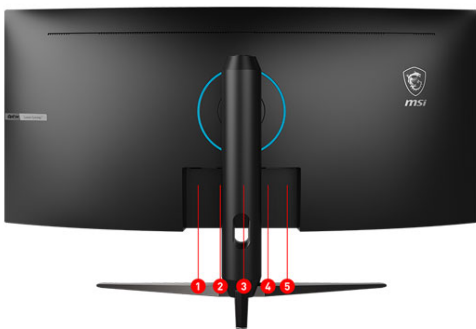

Picture and logos

System I/O-Ports

1. 1x HDMI 1.4
2. 1x HDMI 2.0
3. 1x Display Port 1.2a
4. 1x DC Jack
5. 1x Earphone out

Specification

Display	Screen Size	29.5" (75 cm)
	Active Display Area (mm)	690.432(H)*291.276(V)mm
	Curvature	Curve 1500R
	Panel Type	VA
	Resolution	2560x1080 (WFHD)
	Aspect Ratio	21:9
	Dynamic Refresh Rate technology	FreeSync Premium
	HDR (High dynamic range)	HDR ready
	SDR Brightness (nits)	300
	Contrast Ratio	3000:1
	DCR (Dynamic Contrast Ratio)	100000:1
	Signal Frequency	66~245 KHz(H) / 30~200 Hz(V)
	Refresh Rate	200HZ
	Response Time (MPRT)	1ms(MPRT)
	Response Time (GTG)	4ms
	Response Time (Tr + Tf)	20ms
	View Angles	178°(H)/178°(V)
	Surface Treatment	Anti-glare
	NTSC (CIE1976 area percentage/overlap)	90%(Typ)/85%(TYP)
	NTSC (CIE1931 area percentage/overlap)	82%(Typ)/80%(TYP)
	sRGB (CIE1976 area percentage/overlap)	103%(Typ)/90%(TYP)
	sRGB (CIE1931 area percentage/overlap)	103%(Typ)/95%(TYP)
	Adobe RGB (CIE1976 area percentage/overlap)	88%(Typ)/83%(TYP)
	Adobe RGB (CIE1931 area percentage/overlap)	84%(Typ)/80%(TYP)
	DCI-P3 (CIE1976 area percentage/overlap)	82%(Typ)/81%(TYP)
	DCI-P3 (CIE1931 area percentage/overlap)	85%(Typ)/84%(TYP)
	Rec.709 (CIE1976 area percentage/overlap)	104%(Typ)/90%(TYP)
	Rec.709 (CIE1931 area percentage/overlap)	115%(Typ)/95%(TYP)
	Display Colors	1.07B
	Color bit	10 bits (8 bits + FRC)
	Note_DP	2560 x1080 (Up to 200Hz)
	Note_HDMI™	2560 x 1080 (Up to 180Hz)
	Note_DVI	N/A
Onboard Graphics	HDMI™	2
I/O Ports	HDMI™ version	2.0
	DisplayPort	1
	DisplayPort version	1.2
	Headphone-out	1
	Lock type	Kensington Lock
	USB 3.2 Gen 1 Type B	1
I/O Ports (Front)	USB 5Gbps (USB 3.2 Gen 1 Type-A)	2
I/O Ports (Rear)	Card Reader	N/A
Power	Power Supply Type	External Adaptor 19V 4.74A
	Power Input	100~240V, 50/60Hz
	Adapter's KC safety Number	N/A
	Power Cord Type	C5
	QC Output Power	N/A
	PD Output Power	N/A