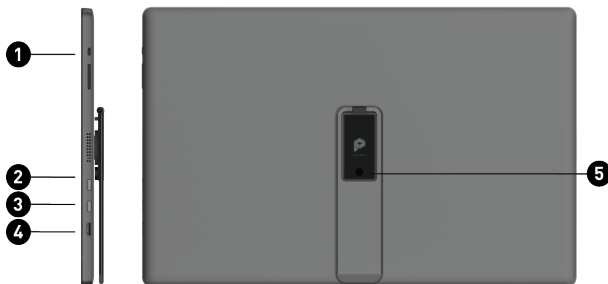

## SELLING POINTS

- 15.6" FHD IPS Panel - Enhance your viewing experience.
- #DAMUR Collaborative's Upcycle Box: Stylish and Sustainable.
- Portable Design helps bring it anywhere you want without strain or pressure with a protection bag.
- Tripod Socket design makes it more flexible to stand by you.
- An Extended Stand encourages a more upright screen position, ensuring better ergonomic comfort.
- Ultra slim profile with a 1.08 cm (0.4") only thickness, and extremely light weighing in only at 0.75 kg (1.65 lbs).
- MSI EyesErgo technology with Anti-flicker, Less Blue Light, and Anti-glare panel to protect your eyes.
- Type-C/mini HDMI™ Multi Input - allowing you to connect to any device effortlessly, such as a smartphone, camera, laptop, or PC.
- Ergonomically designed fold-out kickstand with a 0° ~ 180° design enables you to orient the screen in both portrait and landscape modes.
- L-shaped Cables prevent cable bending, ensuring convenience and uninterrupted use.
- Ergonomic software, Display Kit, provides the most convenient tool, the proper color & display mode to you while working with it every day.
- Built-in Speakers - Allow you a great audio experience while on the move.