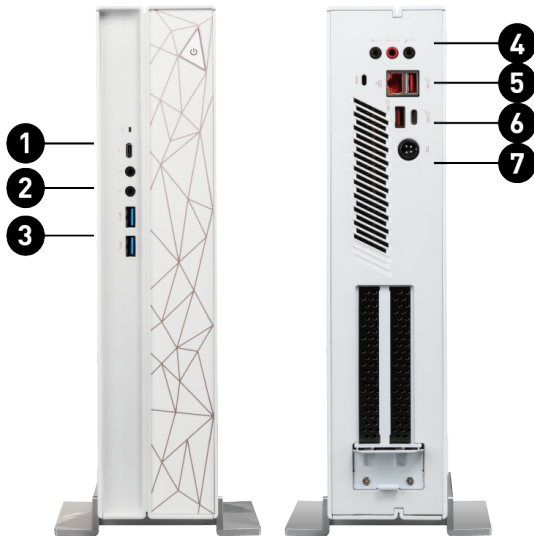

## Create Splendid Moments

Creator P50 is the best designer's desktop PC. With a compact dimension, it fits all of your studios to make your great ideas come true; Creator P50 is designed for multi-tasking & pro-level creators to work with a workflow acceleration.

1. 1x Thunderbolt 4 (Optional)
2. 1x Headphone-out / 1x Mic-in
3. 2x USB 3.2 Gen 1 Type A
4. 3x Audio Jacks
5. 1x USB 3.2 Gen 2 Type-A / 1x RJ45 (2.5G) / 1x Kensington Lock
6. 1x USB 3.2 Gen 2x2 Type-C / 1x USB 3.2 Gen 2 Type-A
7. 1x DC in