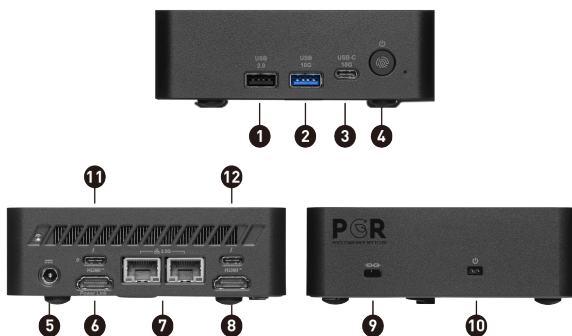

1. 1x USB 2.0 Type A
2. 1x USB 10Gbps Type A
3. 1x USB 10Gbps Type C
4. 1x Power Button with Fingerprint
5. 1x DC Jack
6. 1x HDMI out (supports 4K @60Hz as specified in HDMI 2.1/ supports MSI Power Link)
7. 2x RJ45 (2.5G)
8. 1x HDMI out (supports 4K @60Hz as specified in HDMI 2.1)
9. 1x Kensington Lock
10. 1x External Power Switch Pin Header
11. 1x Thunderbolt 4 (DP 1.4 alt-mode up to 4K@60Hz / PD-out 15W / supports PD-in up to 98W)
12. 1x Thunderbolt 4 (DP 1.4 alt-mode up to 4K@60Hz / PD-out 15W)

SPECIFICATION

作業系統	Operating Systems	N/A
型號	Part No	936-B21111-018
	MKT Name	Cubi NUC AI+ 3MG
	MKT Spec	Cubi NUC AI+ 3MG-018BTW
	Color	ID1/Black-Black-Black
晶片組	Chipsets	Soc
記憶體	Memory Size	N/A
	Memory Type	N/A
	Memory Speed	N/A
	Module Type	SO-DIMM
	Memory Slot(Total)	2
	Memory Slot(Free)	2
	Max Capacity	Max 128GB
處理器	CPU Number	Intel Core Ultra 5 processor 322
	CPU Clock	2.5GHz
	CPU Cores	6
	TDP	25W
	Max Turbo Frequency	up to 4.40 GHz
	Cache	12 MB Intel® Smart Cache
	Threads	6
顯示卡	GPU1 Vendor	N/A
	GPU1 MKT Name	N/A
	GPU1 Number	N/A
	GPU1 VRAM Size	N/A
儲存裝置	SSD Interface	N/A
	SSD Form Factor	N/A
	SSD Config	N/A
	SSD Size	N/A
	HDD1 Interface	N/A
	HDD1 Form Factor	N/A
	HDD1 Size	N/A
	HDD1 RPM	N/A
	ODD(Type)	N/A
	ODD Height	N/A
	ODD Type	N/A
	M.2 slots(Total)	1
	M.2 slots(Free)	1
	2.5" Drive Bays (Free)	0
3.5" Drive Bays(Free)	0	
Communications	LAN	N/A
	WLAN Version	Wi-Fi 7+BT
	BT Version	5.4
連接埠 (Side)	USB 2.0 Type A	1
	USB 3.2 Gen 2 (10G) Type C	1
	USB 3.2 Gen 2 (10G) Type A	1
連接埠 (背面)	RJ45	2
	HDMI out	2x (HDMI v2.1 Support up to 4K@60Hz)
保固	Lock type	Kensington Lock
	Warranty	36months
尺寸 & 重量	Weight (Net kg)	0.50
	Weight (Gross kg)	1.45
	Product Dimension (WxDxH) (mm)	119.6 x 115.2 x 37.5
	Product Dimension (WxDxH) (inch)	4.71 x 4.54 x 1.48
	Inside Carton Dimension (WxDxH) (mm)	205 x 220 x 94
	Inside Carton Dimension (WxDxH) (inch)	8.07 x 8.66 x 3.7
	Net Weight (lbs)	1.1
Gross Weight (lbs)	3.2	
VESA	VESA size	100 x 100 mm