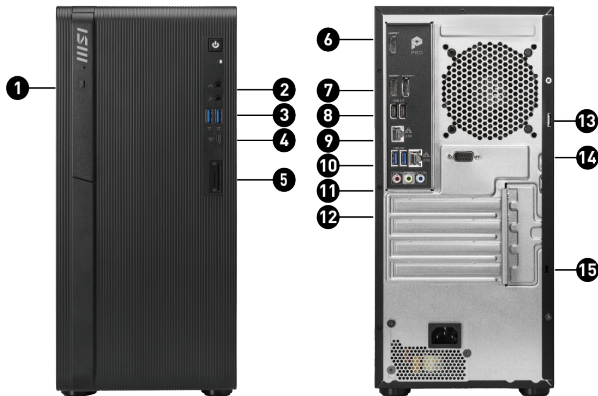

1. 1x ODD (Optional)
2. 1 x Headphone out ; 1 x Mic in
3. 2x USB 5Gbps Type-A
4. 1x USB 10Gbps Type-C
5. 1x Card Reader (Support SD & Micro SD Card)
6. 1x HDMI out
7. 1x HDMI out ; DisplayPort (1.4)
8. 2x USB 2.0 Type-A
9. 1x RJ45 LAN (2.5G)
10. 2x USB 5Gbps Type A ; 1x RJ45 LAN (2.5G)
11. 3x Audio Jack
12. 1x Graphics Card (*Graphics card varies by model.)
13. 1x Padlock
14. 1x COM port
15. 1x Kensington Lock

SPECIFICATION

作業系統	Operating Systems	Windows 11 Pro
型號	Part No	9S6-B0A781-1475
	MKT Name	PRO DP180 AI 8HG
	MKT Spec	PRO DP180 AI 8HG-1475TW
	Color	ID1/Black-Black-Black
晶片組	Chipsets	H810
記憶體	Memory Size	16GB(16GB*1)
	Memory Type	DDR5 SDRAM
	Memory Speed	2800(5600)MHz
	Module Type	U-DIMM
	Memory Slot(Total)	2
	Memory Slot(Free)	1
	Max Capacity	Max 64GB
處理器	CPU Number	Intel Core Ultra 5 processor 225
	CPU Clock	3.3GHz
	CPU Cores	10
	TDP	65W
	Max Turbo Frequency	up to 4.90 GHz
	Cache	20 MB Intel® Smart Cache
	Threads	10
顯示卡	GPU1 Vendor	N/A
	GPU1 MKT Name	N/A
	GPU1 Number	W/O VGA Card
	GPU1 VRAM Size	N/A
音效	Audio Chipset	Realtek ALC897
	Audio Type	7.1 Channel HD Audio
儲存裝置	SSD Interface	PCIe GEN4x4 NVMe
	SSD Form Factor	M.2-2280 M-KEY
	SSD Config	1TB*1
	SSD Size	1TB
	HDD1 Interface	N/A
	HDD1 Form Factor	N/A
	HDD1 Size	N/A
	HDD1 RPM	N/A
	ODD(Type)	N/A
	ODD Height	N/A
	ODD Type	N/A
	M.2 slots(Total)	1
	M.2 slots(Free)	0
	2.5" Drive Bays(Total)	1
2.5" Drive Bays (Free)	1	
3.5" Drive Bays(Total)	1	
3.5" Drive Bays(Free)	1	
Communications	LAN	2x Intel I226-V
	WLAN Version	Wi-Fi 6E+BT
	BT Version	5.3
連接埠 (Side)	Card Reader	1
	USB 3.2 Gen 2 (10G) Type C	1
	USB 3.2 Gen 1 (5G) Type A	2
連接埠 (背面)	USB 2.0 Type A (R)	2
	RJ45	2
	HDMI out	2x (HDMI v2.1 Support up to 4K@60Hz)
	DP out	1x (v1.4)
	PS/2	1
	COM Port	1
	Lock type	Kensington Lock, Padlock Lock
	USB 3.2 Gen 1 (5G) Type A (R)	2
保固	Warranty	36months