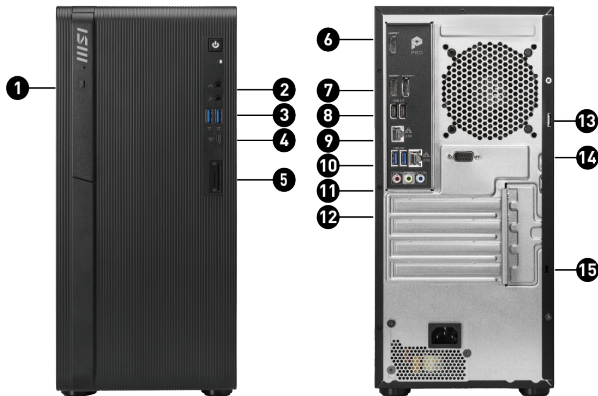

1. 1x ODD (Optional)
2. 1 x Headphone out ; 1 x Mic in
3. 2x USB 5Gbps Type-A
4. 1x USB 10Gbps Type-C
5. 1x Card Reader (Support SD & Micro SD Card)
6. 1x HDMI out
7. 1x HDMI out ; DisplayPort (1.4)
8. 2x USB 2.0 Type-A
9. 1x RJ45 LAN (2.5G)
10. 2x USB 5Gbps Type A ; 1x RJ45 LAN (2.5G)
11. 3x Audio Jack
12. 1x Graphics Card (*Graphics card varies by model.)
13. 1x Padlock
14. 1x COM port
15. 1x Kensington Lock

SPECIFICATION

作業系統	Operating Systems	Windows 11 Pro
型號	Part No	9S6-B0A781-1476
	MKT Name	PRO DP180 AI 8HG
	MKT Spec	PRO DP180 AI 8HG-1476TW
	Color	ID1/Black-Black-Black
晶片組	Chipsets	H810
記憶體	Memory Size	16GB(16GB*1)
	Memory Type	DDR5 SDRAM
	Memory Speed	2800(5600)MHz
	Module Type	U-DIMM
	Memory Slot(Total)	2
	Memory Slot(Free)	1
	Max Capacity	Max 64GB
處理器	CPU Number	Intel Core Ultra 7 processor 265
	CPU Clock	2.4GHz
	CPU Cores	20
	TDP	65W
	Max Turbo Frequency	up to 5.30 GHz
	Cache	30 MB Intel® Smart Cache
	Threads	20
顯示卡	GPU1 Vendor	N/A
	GPU1 MKT Name	N/A
	GPU1 Number	W/O VGA Card
	GPU1 VRAM Size	N/A
音效	Audio Chipset	Realtek ALC897
	Audio Type	7.1 Channel HD Audio
儲存裝置	SSD Interface	PCIe GEN4x4 NVMe
	SSD Form Factor	M.2-2280 M-KEY
	SSD Config	1TB*1
	SSD Size	1TB
	HDD1 Interface	N/A
	HDD1 Form Factor	N/A
	HDD1 Size	N/A
	HDD1 RPM	N/A
	ODD(Type)	N/A
	ODD Height	N/A
	ODD Type	N/A
	M.2 slots(Total)	1
	M.2 slots(Free)	0
	2.5" Drive Bays(Total)	1
2.5" Drive Bays (Free)	1	
3.5" Drive Bays(Total)	1	
3.5" Drive Bays(Free)	1	
Communications	LAN	2x Intel I226-V
	WLAN Version	Wi-Fi 6E+BT
	BT Version	5.3
連接埠 (Side)	Card Reader	1
	USB 3.2 Gen 2 (10G) Type C	1
	USB 3.2 Gen 1 (5G) Type A	2
連接埠 (背面)	USB 2.0 Type A (R)	2
	RJ45	2
	HDMI out	2x (HDMI v2.1 Support up to 4K@60Hz)
	DP out	1x (v1.4)
	PS/2	1
	COM Port	1
	Lock type	Kensington Lock, Padlock Lock
	USB 3.2 Gen 1 (5G) Type A (R)	2
保固	Warranty	36months