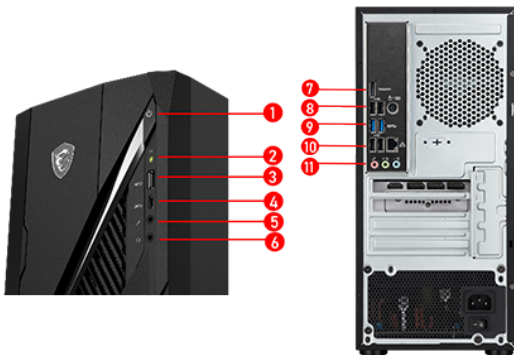

PATH TO THE FUTURE

MAG Infinite E1 series gaming desktop is designed for entry gamers, features Intel processor and the latest NVIDIA RTX series graphics card, providing the best gaming experience. Exclusive thermal solution with the best air cooling, promise the longer system.

Picture and logos

SELLING POINTS

- Windows 11 Home/Windows 11 Pro
- Up to Intel® Core™ i7 processor 14700F
- Up to MSI GeForce RTX™ 5070 graphics cards (AI accelerator)
- AI Gaming Desktop - AI-driven enhancements in cooling, gaming, and game streaming
- MSI AI Engine adjusts various system settings automatically to best fit your needs
- Frozr AI Cooling - Optimizes airflow by adjusting fan speeds with AI algorithms
- DDR5 memory - Ensures a seamless gaming experience.
- M.2 SSD - Up to 3300MB/s transmission speed, load your games in seconds
- Easy to upgrade - designed to upgrade your components with an ease.
- Mystic Light RGB LED design to customize your gaming desktop
- Wi-Fi 6E: Provides exceptionally fast speeds while maintaining a smooth network connection.
- USB Type C with reversible design

1. Power button
2. HDD LED
3. 1x USB 5Gbps Type A
4. 1x USB 5Gbps Type C
5. 1x Microphone
6. 1x Headphone
7. 1x DisplayPort out
8. 1x PS/2 Combo port / 2x USB 2.0 Type A
9. 2x USB 5Gbps Type A
10. 1x RJ45 (1G LAN) / 2x USB 2.0 Type A
11. 3x Audio jacks