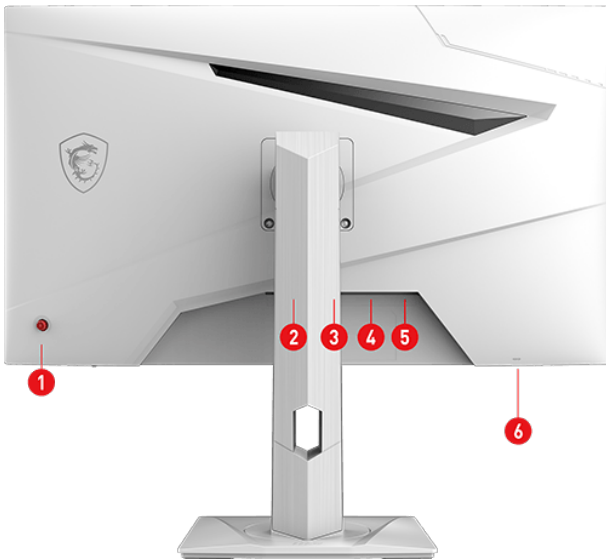

SELLING POINTS

- Rapid IPS Panel - Provides 1ms GtG fast response time, optimizes screen colors and brightness.
- 180Hz Refresh Rate - Respond faster with smoother frames.
- 1ms GtG Response Time - Eliminate screen tearing and choppy frame rates.
- Adjustable Stand - Easily change the position of the monitor for maximum ergonomics.
- Adaptive-Sync Technology - Tear free, stutter free, fluid gaming.
- HDR Ready-Provide eye-catching detail through contrast and shadows adjustment.
- AI Vision - The new AI Vision technology can not only reveal details in dark areas but also enhance overall brightness and saturate colors.