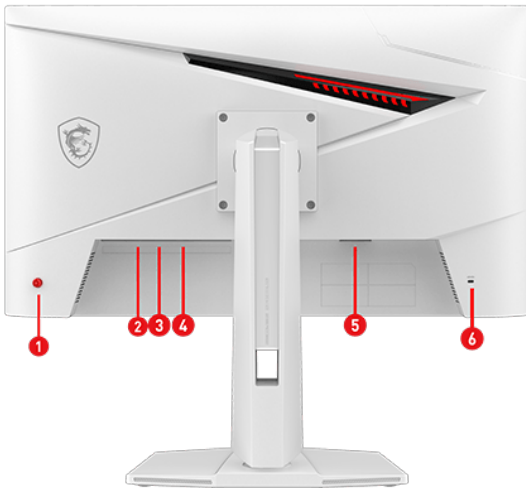

PATH TO THE FUTURE

The MAG 274QRFW X32 Gaming Monitor with 27 inch of Rapid IPS and DisplayHDR 400 for ultra-smooth visuals. Unleash your full potential.

Picture and logos

SELLING POINTS

- Rapid IPS Panel - Provides 0.5ms (GtG, Min.) response time, optimizes screen colors and brightness.
- 320Hz Refresh Rate - Respond faster with smoother frames.
- 0.5ms (GtG, Min.) Response Time - Eliminate screen tearing and choppy frame rates.
- AI Vision - The new AI Vision technology can not only reveal details in dark areas but also enhance overall brightness and saturate colors.
- Less Blue Light - Use a software solution to reduce the light emission in the blue-violet region of the blue light spectrum.

Accessories	DisplayPort Cable	1
	HDMI Cable	0
	DVI Cable	0
	USB Type A to Type B Cable	0
	USB Type C to Type A Cable	0
	USB Type C to Type C Cable	0
	Thunderbolt Cable	0
	VGA Cable	0
	3.5mm audio Cable	0
	3.5mm combo audio Cable	0
	3.5mm Mic Cable	0
	Power Cord	1
	AC Adaptor	0
	Quick Guide	1
	Warranty Card	0
Mouse Bungee Unit	0	
Design	Adjustment (Tilt)	-5° ~ 20°
	Adjustment (Swivel)	-30° ~ 30°
	Adjustment (Height)	0 ~ 130 mm
	Adjustment (Pivot)	-90° ~ 90°
	VESA Mounting	100x100mm
Dimension & Weight (product)	Product Dimension with Stand (WxDxH) (mm)	613.5 x 227.9 x 405
	Product Dimension without Stand (WxDxH) (mm)	613.5 x 62 x 362.5
	Stand Dimension (WxDxH) (mm)	308.6 x 227.89 x 411.3
	Weight (Net kg)	6.7
	Weight Without Stand (kg)	4.25
Dimension & Weight (box)	Inside Carton Dimension (WxDxH) (cm)	82 x 14.8 x 46
	Outer Carton Dimension (WxDxH) (cm)	83.5 x 16.1 x 48.4
	Weight (Gross kg)	9.3
Barcode Info	EAN	4711377312011