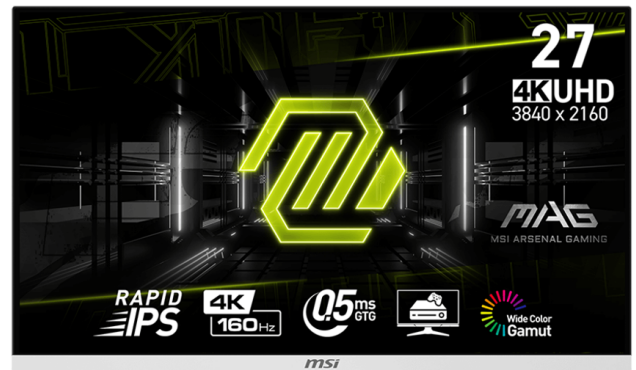

## PATH TO THE FUTURE

Introducing the MSI MAG 274URFW esports gaming monitor. This cutting-edge monitor features a 27-inch 4K UHD display with a lightning-fast 160Hz refresh rate and a rapid 0.5ms response time. With the MAG 274URFW, you will have the competitive advantage needed to outperform and defeat your opponents in gaming battles.

## SELLING POINTS

- Rapid IPS Panel - Provides 0.5ms (GtG, Min.) fast response time, optimizes screen colors and brightness.
- 4K UHD High Resolution - Games will look even better, displaying more details.
- 160Hz Refresh Rate - Respond faster with smoother frames.
- 0.5ms (GtG, Min.) Response Time - Eliminate screen tearing and choppy frame rates.
- HDMI™ 2.1 (160Hz@4K) - Best solution for console users. 4K 120Hz with HDMI™ interface. Bandwidth is up to 48Gbps.
- Adjustable Stand - Easily change the position of the monitor for maximum ergonomics.
- VESA DisplayHDR 400 - Stunning visuals through contrast and shadow adjustment.
- AI Vision - The new AI Vision technology can not only reveal details in dark areas but also enhance overall brightness and saturate colors.