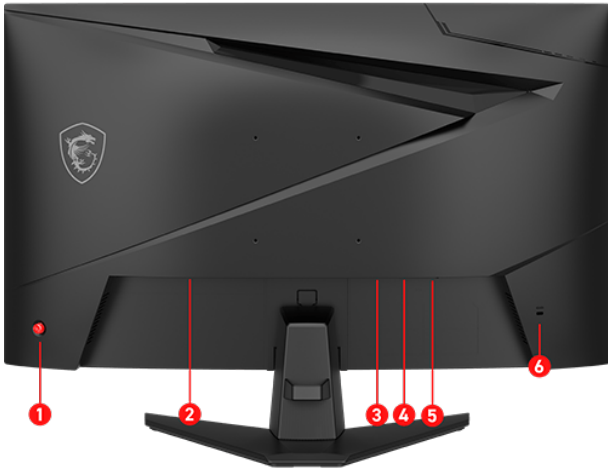

1. 5-Way Navigator
2. 2x HDMI™ 2.0b (WQHD@144Hz)
3. DisplayPort 1.4a (HBR3)
4. Headphone-out
5. AC-in
6. Kensington Lock

SPECIFICATION

Model	Part No	9S6-3CE91H-003
	Color	ID1/Black-Black
Display	Screen Size	27" (68.58 cm)
	Active Display Area (mm)	596.736(H) x 335.664(V)
	Curvature	Curve 1500R
	Panel Type	Rapid VA
	Resolution	2560x1440 (WQHD)
	Pixel pitch (mm)	0.2331(H)x0.2331(V)
	Aspect Ratio	16:9
	Dynamic Refresh Rate technology	Adaptive-Sync
	Dynamic Refresh Rate Activated Range	48~180Hz
	HDR (High dynamic range)	HDR Ready
	SDR Brightness (nits)	250
	Contrast Ratio	5000:1
	DCR (Dynamic Contrast Ratio)	10000000:1
	Signal Frequency	73.86~251.74 KHz(H) / 48~180 Hz(V)
	Refresh Rate	180Hz
	Response Time (MPRT)	1ms(MPRT)
	Response Time (GTG)	0.5ms (Min.)
	View Angles	178°(H)/178°(V)
	NTSC (CIE1976 area percentage/overlap)	119%/85%
	NTSC (CIE1931 area percentage/overlap)	93%/82%
	sRGB (CIE1976 area percentage/overlap)	136%/99%
	sRGB (CIE1931 area percentage/overlap)	130%/99%
	Adobe RGB (CIE1976 area percentage/overlap)	117%/90%
	Adobe RGB (CIE1931 area percentage/overlap)	97%/86%
	DCI-P3 (CIE1976 area percentage/overlap)	109%/94%
	DCI-P3 (CIE1931 area percentage/overlap)	96%/92%
	Rec.709 (CIE1976 area percentage/overlap)	136%/99%
	Rec.709 (CIE1931 area percentage/overlap)	130%/99%
	Rec.2020 (CIE1976 area percentage/overlap)	79%/77%
	Rec.2020 (CIE1931 area percentage/overlap)	69%/68%
	Surface Treatment	Anti-glare
	Display Colors	1.07B
	Color bit	10 bits (8 bits + FRC)
I/O Ports	Headphone-out	1
	Lock type	Kensington Lock
	HDMI	2
	HDMI version	2.0b
	HDMI HDCP version	2.3
	DisplayPort	1
	DisplayPort version	1.4a
	DisplayPort HDCP version	2.3
Warranty	Warranty	36M
Power	Power Type	Internal Power Board
	Power Input	100~240V, 50/60Hz
	On-mode Power Consumption (KWh/1000h)	26
	Annual Energy Consumption (KWh)	26
	Standby-mode Power Consumption (W)	0.5
	Off-mode Power Consumption (W)	0.3
	Energy Efficiency Rating	TBD
	Power Cord Type	C13